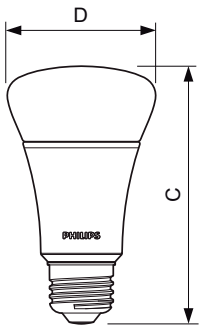

Product data

General Information	
Cap base	E27 [E27]
Nominal lifetime (nom.)	25000 h
Switching cycle	50000X
Technical type	7-40W
Light Technical	
Colour code	827 [CCT of 2,700 K]
Luminous flux (nom.)	470 lm
Luminous flux (rated) (nom.)	470 lm
Colour designation	Warm White (WW)
Correlated colour temperature (nom.)	2700 K
Luminous efficacy (rated) (nom.)	67.14 lm/W
Colour consistency	<6
Color rendering index (nom.)	80
LLMF at end of nominal lifetime (nom.)	70 %

MASTER LEDbulb

Product Data	
Full product code	871829167196100
Order product name	MAS LEDBulb D 7-40W E27 827 A60
EAN/UPC – product	8718291671961
Order code	67196100
Numerator – quantity per pack	1

Numerator – packs per outer box	6
Material no. (12NC)	929000247902
Net weight (piece)	0.134 kg

Dimensional drawing

LED D 7-40W E27 827 A60

Product	D	C
MAS LEDBulb D 7-40W E27 827 A60	61.5 mm	109.6 mm

Photometric data

MASTER LEDbulb