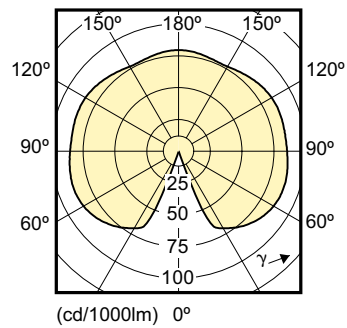

Product data

General Information	
Cap base	E27 [E27]
Nominal lifetime (nom.)	25000 h
Switching cycle	50000X
Technical type	7-40W
Light Technical	
Colour code	827 [CCT of 2,700 K]
Luminous flux (nom.)	470 lm
Luminous flux (rated) (nom.)	470 lm
Colour designation	Warm White (WW)
Correlated colour temperature (nom.)	2700 K
Luminous efficacy (rated) (nom.)	67.14 lm/W
Colour consistency	<6
Color rendering index (nom.)	80
LLMF at end of nominal lifetime (nom.)	70 %

Dimensional drawing

LED D 7-40W E27 827 A60

Product	D	C
MAS LEDBulb D 7-40W E27 827 A60	61.5 mm	109.6 mm

Photometric data

MASTER LEDbulb