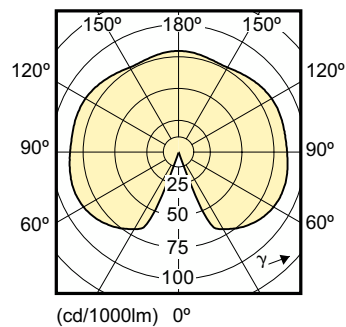

Photometric data

Light Distribution Diagram - MAS LEDBulb D 7-40W E27 827 A60