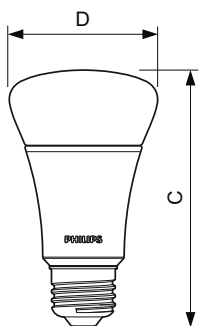

## Mechanical and Housing

Bulb Shape	A60 [A 60mm]
------------	--------------

## Dimensional drawing

Product	D	C
MAS LEDBulb D 7-40W E27 827 A60	61.5 mm	109.6 mm