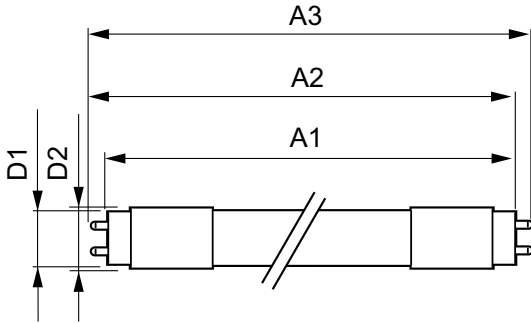

Product data

General Information		Voltage (Nom)	
Cap-Base	G13 [Medium Bi-Pin Fluorescent]	220-240 V	
Nominal lifetime	30,000 hour(s)	Temperature	
Switching Cycle	50,000	Ambient temperature range	-20 °C to 45 °C
Lighting Technology	LED	T-Case Maximum (Nom)	53 °C
EU RoHS compliant	Yes	Controls and Dimming	
Light Technical		Dimmable	No
Color Code	840 [CCT of 4000K]	Mechanical and Housing	
Beam Angle (Nom)	150 degree(s)	Product Length	1,200 mm
Luminous Flux	1,600 lm	Approval and Application	
Correlated Color Temperature (Nom)	4000 K	Energy Saving Product	Yes
Color Consistency	<6	Suitable For Accent Lighting	No
Color rendering index (CRI)	80	Approval Marks	CE marking RoHS compliance KEMA Keur certificate
LLMF At End Of Nominal Lifetime (Nom)	70 %	Energy Consumption kWh/1000 h	18 kWh
Operating and Electrical		Product Data	
Line Frequency	50 to 60 Hz	Order product name	ESSENTIAL LEDtube 1200mm 20W840 T8 AP I
Input Frequency	50 to 60 Hz	Full product name	ESSENTIAL LEDtube 1200mm 20W740 T8 AP I
Power Consumption	18 W	Full product code	871829124630500
Starting Time (Nom)	0.5 s		
Warm-up time to 60% light	Instant full light s		
Power Factor (Fraction)	0.9		

Essential LEDtube

Order code	24630500
Material Nr. (12NC)	929000296608
Numerator - Quantity Per Pack	1
EAN/UPC - Product/Case	8718291246305

Numerator - Packs per outer box	10
EAN/UPC - Case	8718291246312

Dimensional drawing

Product	D1	D2	A1	A2	A3
ESSENTIAL LEDtube 1200mm 20W840 T8 AP I	25.68 mm	28 mm	1,198.0 mm	1,205.0 mm	1,212.0 mm

Photometric data

120° / 180° / 120°

Light Distribution Diagram - ESSENTIAL LEDtube 1200mm 20W840 T8 AP I