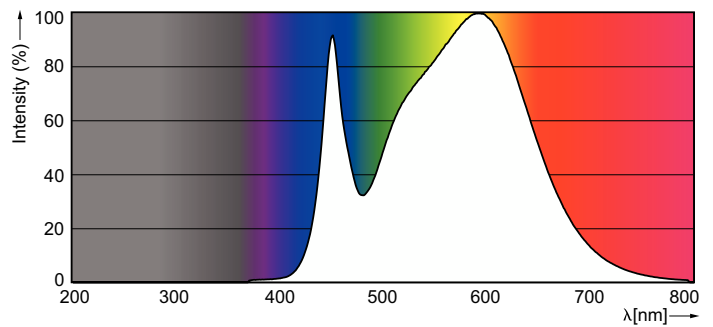

Product data

General Information		Voltage (Nom)	
Cap-Base	G13 [Medium Bi-Pin Fluorescent]	220-240 V	
Nominal lifetime	30,000 hour(s)	Temperature	
Switching Cycle	50,000	Ambient temperature range	-20 °C to 45 °C
Lighting Technology	LED	T-Case Maximum (Nom)	53 °C
EU RoHS compliant	Yes	Controls and Dimming	
Light Technical		Dimmable	No
Color Code	840 [CCT of 4000K]	Mechanical and Housing	
Beam Angle (Nom)	150 degree(s)	Product Length	1,200 mm
Luminous Flux	1,600 lm	Approval and Application	
Correlated Color Temperature (Nom)	4000 K	Energy Saving Product	Yes
Color Consistency	<6	Suitable For Accent Lighting	No
Color rendering index (CRI)	80	Approval Marks	CE marking RoHS compliance KEMA Keur certificate
LLMF At End Of Nominal Lifetime (Nom)	70 %	Energy Consumption kWh/1000 h	18 kWh
Operating and Electrical		Product Data	
Line Frequency	50 to 60 Hz	Order product name	ESSENTIAL LEDtube 1200mm 20W840 T8 AP I
Input Frequency	50 to 60 Hz	Full product name	ESSENTIAL LEDtube 1200mm 20W740 T8 AP I
Power Consumption	18 W	Full product code	871829124630500
Starting Time (Nom)	0.5 s		
Warm-up time to 60% light	Instant full light s		
Power Factor (Fraction)	0.9		

Dimensional drawing

Product	D1	D2	A1	A2	A3
ESSENTIAL LEDtube 1200mm 20W840 T8 AP I	25.68 mm	28 mm	1,198.0 mm	1,205.0 mm	1,212.0 mm

Photometric data

120° / 180° / 120°

Light Distribution Diagram - ESSENTIAL LEDtube 1200mm 20W840 T8 AP I

Spectral Power Distribution Colour - ESSENTIAL LEDtube 1200mm 20W840 T8 AP I