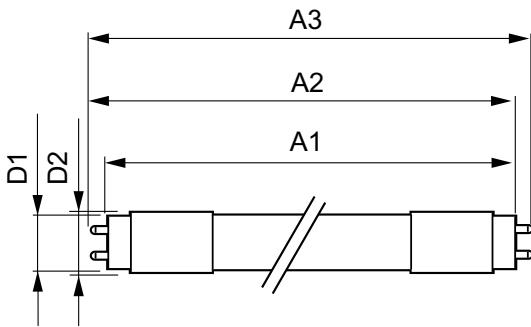

CorePro LEDtube EM/Mains

Approval and Application

Energy efficiency label (EEL)	A+
Energy-saving product	Yes
Suitable for accent lighting	No
Approval marks	CE marking RoHS compliance KEMA Keur certificate
Energy Consumption kWh/1000 h	9 kWh

Product Data

Full product code	871829166973900

Order product name	CorePro LEDtube 600mm 9W865 C
EAN/UPC – product	8718291669739
Order code	66973900
Numerator – quantity per pack	1
Numerator – packs per outer box	10
Material no. (12NC)	929000296932
Net weight (piece)	0.150 kg

Warnings and Safety

· ·

Dimensional drawing

TLED 600mm 9W865 C