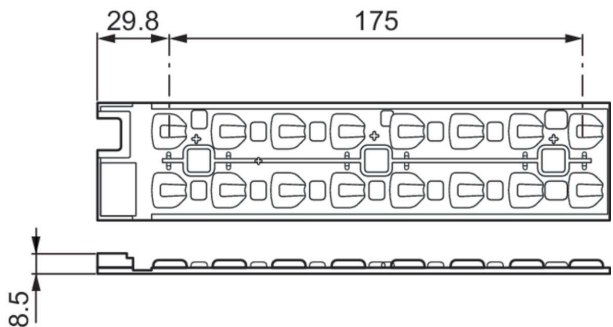

### Product data

General Information	
Lighting Technology	LED
Product Data	
Order product name	FastFlex lens 2x8/II-X
Full product name	FastFlex lens 2x8/II-X Gen 2
Full product code	871829170795000
Order code	258178

Material Nr. (12NC)	929000873806
Local order code	258178
Numerator - Quantity Per Pack	1
EAN/UPC - Product/Case	8718291707950
Numerator - Packs per outer box	100
EAN/UPC - Case	8718291707967

### Dimensional drawing

Product
FastFlex lens 2x8/II-X