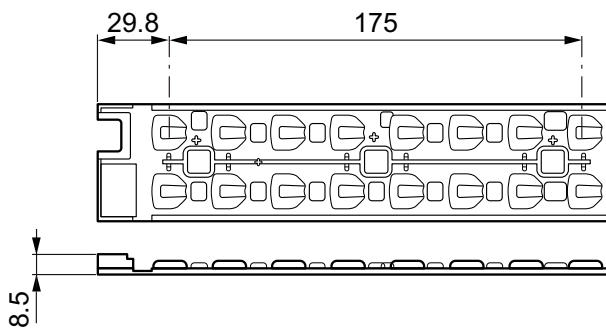

Product data

Light Technical	
Optical Efficiency	96 %

Product Data	
Full product code	871829170795000
Order product name	FastFlex lens 2x8/II-X
EAN/UPC - Product	8718291707950

Order code	929000873806
Numerator - Quantity Per Pack	1
Numerator - Packs per outer box	100
Material Nr. (12NC)	929000873806
Net Weight (Piece)	3.000 g

Dimensional drawing

Product
FastFlex lens 2x8/II-X

FastFlex lens 2x8/II-X Gen 2