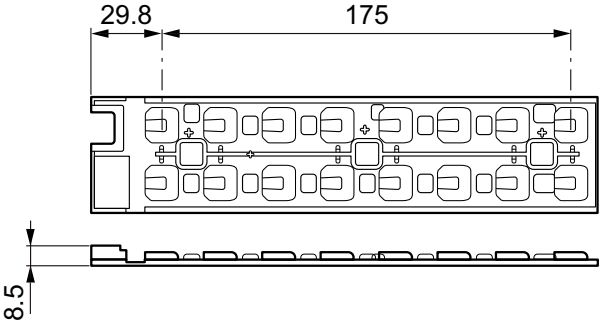

### Product data

Light Technical	
Optical Efficiency	96 %

Product Data	
Full product code	871829170797400
Order product name	FastFlex lens 2x8/III-X
EAN/UPC - Product	8718291707974

Order code	929000873906
Numerator - Quantity Per Pack	1
Numerator - Packs per outer box	100
Material Nr. (12NC)	929000873906
Net Weight (Piece)	3.000 g

### Dimensional drawing

FastFlex lens 2x8/III-X Gen 2

Product
FastFlex lens 2x8/III-X