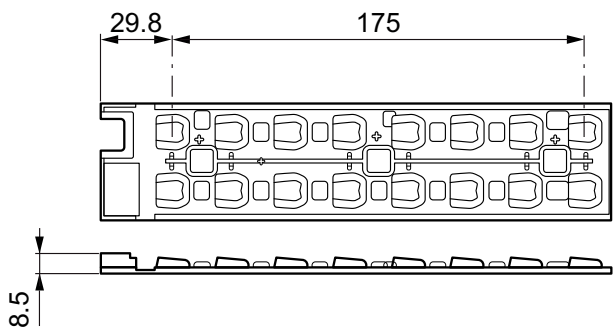

### Product data

Light Technical	
Optical Efficiency	96 %

Product Data	
Full product code	871829170799800
Order product name	FastFlex lens 2x8/IV-X
EAN/UPC - Product	8718291707998

Order code	929000874006
Numerator - Quantity Per Pack	1
Numerator - Packs per outer box	100
Material Nr. (12NC)	929000874006
Net Weight (Piece)	3.000 g

### Dimensional drawing

FastFlex lens 2x8/IV-X Gen 2

Product
FastFlex lens 2x8/IV-X