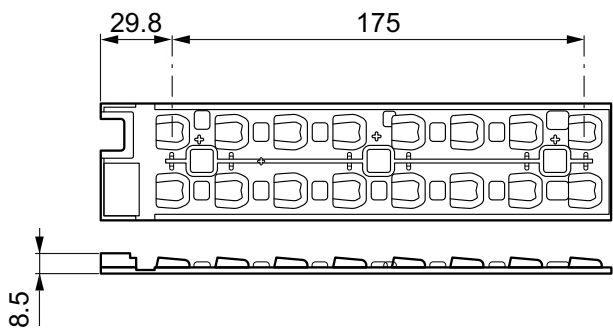

Product data

Light Technical	
Optical Efficiency	96 %

Product Data	
Full product code	871829170799800
Order product name	FastFlex lens 2x8/IV-X
EAN/UPC - Product	8718291707998

Order code	929000874006
Numerator - Quantity Per Pack	1
Numerator - Packs per outer box	100
Material Nr. (12NC)	929000874006
Net Weight (Piece)	3.000 g

Dimensional drawing

FastFlex lens 2x8/IV-X Gen 2

Product
FastFlex lens 2x8/IV-X