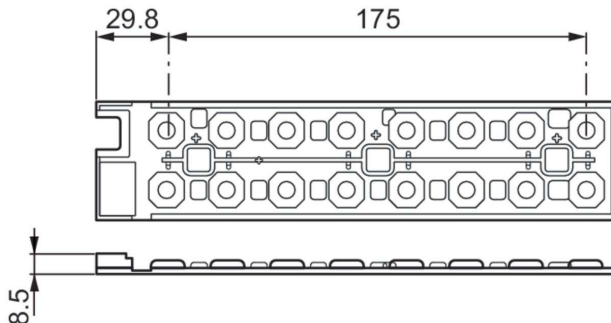

### Product data

General Information	
Lighting Technology	LED
Product Data	
Order product name	FastFlex lens 2x8/V
Full product name	FastFlex lens 2x8/V
Full product code	871829170801800
Order code	929000874106

### Dimensional drawing

Product
FastFlex lens 2x8/V