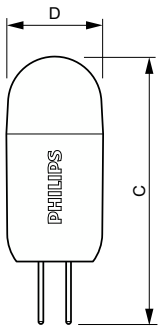

Abmessungsskizzen

Product	D	C
CorePro LEDcapsuleLV 1.2-10W 830 G4	14,3 mm	39,2 mm

Photometrische Daten

Light Distribution Diagram - CorePro LEDcapsuleLV 1.2-10W 830 G4

Spectral Power Distribution Colour - CorePro LEDcapsuleLV 1.2-10W 830 G4