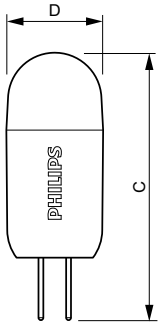

CorePro LEDcapsule LV

Material Nr. (12NC)	929001118702
Net Weight (Piece)	0.008 kg

Dimensional drawing

LED 1.2-10W 830 G4

Product	D	C
CorePro LEDcapsuleLV 1.2-10W 830 G4	14.3 mm	39.2 mm

Photometric data

1.2-10 W G4 /830