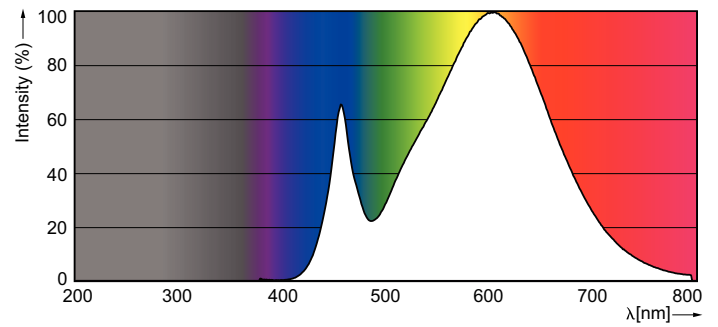

CorePro LEDcapsule LV

Material Nr. (12NC)	929001118702
Net Weight (Piece)	0.008 kg

Dimensional drawing

Product	D	C
CorePro LEDcapsuleLV 1.2-10W 830 G4	14.3 mm	39.2 mm

Photometric data

G4 /830