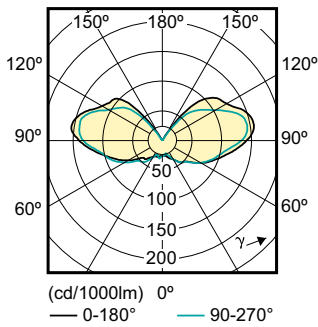

Product data

General Information	
Cap-Base	G4 [G4]
Nominal Lifetime (Nom)	15000 h
Switching Cycle	50000X
Technical Type	1.2-10W

Light Technical	
Color Code	830 [CCT of 3000K]
Luminous Flux (Nom)	105 lm
Luminous Flux (Rated) (Nom)	105 lm
Color Designation	White (WH)
Correlated Color Temperature (Nom)	3000 K
Luminous Efficacy (rated) (Nom)	87.5 lm/W
Color Consistency	<6
Color Rendering Index (Nom)	80
LLMF At End Of Nominal Lifetime (Nom)	70 %

CorePro LEDcapsule LV

Material Nr. (12NC)	929001118702
Net Weight (Piece)	0.008 kg

Dimensional drawing

LED 1.2-10W 830 G4

Product	D	C
CorePro LEDcapsuleLV 1.2-10W 830 G4	14.3 mm	39.2 mm

Photometric data

1.2-10 W G4 /830