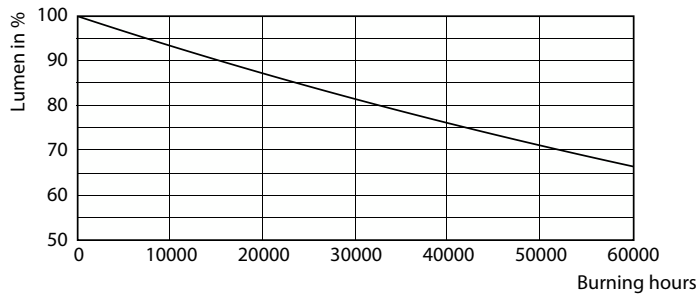

Lifetime

LEDtube HF 1500mm 26W G5 T5

LEDtube 1200mm 14-32W G13