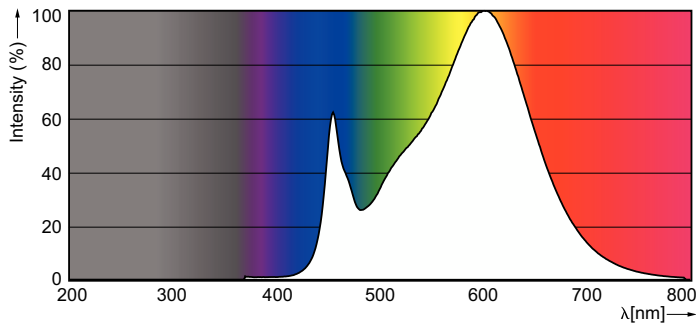

Photometric data

LEDtube 1200mm 12W G13 830 1500lm

LEDtube 1200mm 12W G13 830 1500lm