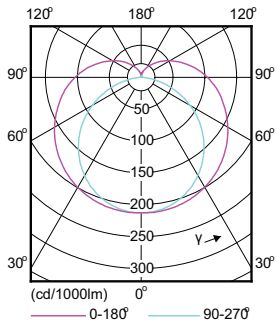

T8

Photometric data

LEDtube 1200mm 12W G13 830 1500lm