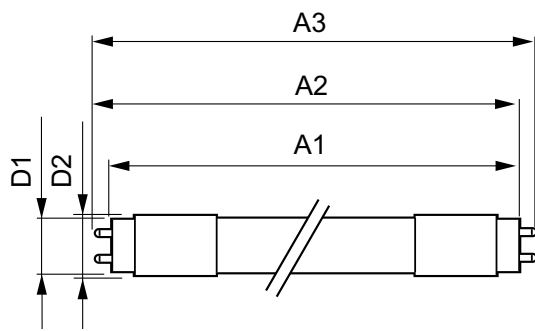

Product data

General information	
Base	G13 [Medium Bi-Pin Fluorescent]
EU RoHS compliant	Yes
Nominal Lifetime (Nom)	50000 h
Switching Cycle	50000X
Light technical	
Color Code	830 [CCT of 3000K]
Beam Angle (Nom)	180 °
Initial lumen (Nom)	1500 lm
Color Designation	White (WH)
Correlated Color Temperature (Nom)	3000 K
Luminous Efficacy (rated) (Nom)	150.00 lm/W
Color Consistency	<6
Color Rendering Index (Nom)	82
LLMF At End Of Nominal Lifetime (Nom)	70 %
Operating and electrical	
Input Frequency	50 to 60 Hz
Power (Rated) (Nom)	10 W

T8

Bulb Shape	Tube, double-ended
Approval and application	
Energy Saving Product	Yes
Approbation Marks	UL certificate RoHS compliance
Energy Consumption kWh/1000 h	- kWh
Energy Certifications	DLC Standard

Product data

Order product name	10T8/48-3000 IF 10/1 TAA/NAFTA
--------------------	--------------------------------

EAN/UPC - Product	046677472603
Order code	469569
Numerator - Quantity Per Pack	1
Numerator - Packs per outer box	10
Material Nr. (12NC)	929001123984
Net Weight (Piece)	0.001 kg
Model Number	9290011239C

Dimensional drawing

10T8/48-3000 IF 10/1 TAA/NAFTA

Product	D1	D2	A1	A2	A3
10T8/48-3000 IF 10/1 TAA/NAFTA	25.68 mm	28 mm	1198.0 mm	1205.0 mm	1212.0 mm

Photometric data

LEDtube 1200mm 12W G13 830 1500lm

LEDtube 1200mm 12W G13 830 1500lm