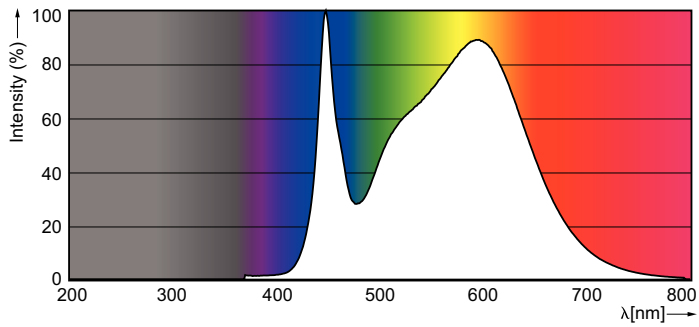

Photometric data

LEDtube 1200mm 12W G13 840 1600lm