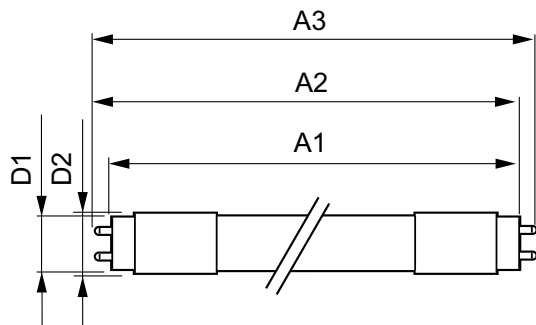

## Product Data

Order product name	10T8/48-4000 IF 10/1 TAA/NAFTA
EAN/UPC - Product	046677472627

Order code	929001124184
Numerator - Quantity Per Pack	1
Numerator - Packs per outer box	10
Material Nr. (12NC)	929001124184
Net Weight (Piece)	0.001 kg

## Dimensional drawing

LEDtube 1200mm 12W G13/840

Product	D1	D2	A1	A2	A3
10T8/48-4000 IF 10/1 TAA/NAFTA	25.68 mm	28 mm	1198.0 mm	1205.0 mm	1212.0 mm

## Photometric data

LEDtube 1200mm 12W G13 840 1600lm