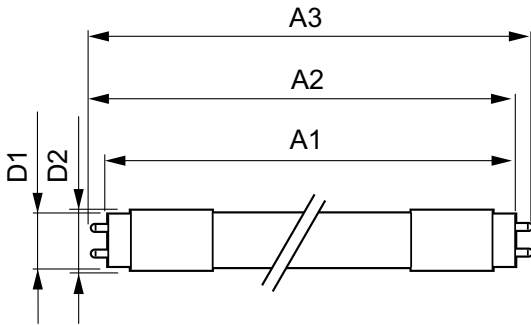

Product data

General Information		Warm-up time to 60% light (nom.)	
Cap base	G13 [Medium Bi-Pin Fluorescent]		0.5 s
Main application	Industrial	Power factor (nom.)	0.5
Nominal lifetime (nom.)	15000 h	Voltage (Nom)	220-240 V
Switching cycle	50000X	Temperature	
B50L70	15000 h	T ambient (max.)	45 °C
Light Technical		T ambient (min.)	-20 °C
Colour Code	740 [CCT of 4,000 K]	T storage (max.)	65 °C
Technical Beam Angle (Nom)	240 °	T storage (min.)	-40 °C
Lamp Luminous Flux 25°C EL (Nom)	1600 lm	T-Case maximum (nom.)	60 °C
Lamp Luminous Flux (Nom)	1600 lm	Controls and Dimming	
Rated beam angle	240 °	Dimmable	No
Colour Temperature, horizontal (Nom)	4000 K	Mechanical and Housing	
Colour consistency	<6	Product length	1200 mm
Colour Rendering Index, horiz (Nom)	73	Approval and Application	
LLMF at end of nominal lifetime (nom.)	70 %	Energy efficiency label (EEL)	A+
Operating and Electrical		Energy-saving product	Yes
Input frequency	50 to 60 Hz	Suitable for accent lighting	No
Power (Rated) (Nom)	16 W	Approval marks	RoHS compliance KEMA Keur certificate
Lamp current (nom.)	120 mA		
Starting time (nom.)	0.5 s		

Essential LEDtube

Energy Consumption kWh/1000 h	16 kWh
Product Data	
Full product code	694793910546500
Order product name	LEDtube 1200mm16W740 T8 CN I G
EAN/UPC – product	6947939105465
Order code	929001127410

Numerator – quantity per pack	1
Numerator – packs per outer box	20
Material no. (12NC)	929001127410
Net weight (piece)	0.222 kg

Dimensional drawing

LEDtube 1200mm 16W 740

Product	D1	D2	A1	A2	A3
LEDtube 1200mm16W740	25.68	28 mm	1198.0	1205.0	1212.0
T8 CN I G	mm		mm	mm	mm

Photometric data

LEDtube 1200mm 16W 740 T8 CN I G

Essential LEDtube