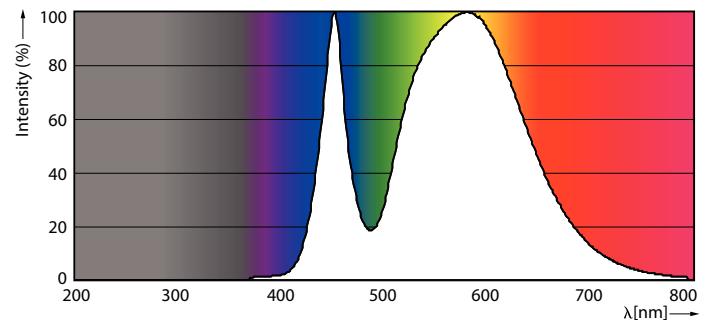

Essential LEDtube

Energy Consumption kWh/1000 h	16 kWh
Product Data	
Full product code	694793910546500
Order product name	LEDtube 1200mm16W740 T8 CN I G
EAN/UPC – product	6947939105465
Order code	929001127410

Numerator – quantity per pack	1
Numerator – packs per outer box	20
Material no. (12NC)	929001127410
Net weight (piece)	0.222 kg

Dimensional drawing

Product	D1	D2	A1	A2	A3
LEDtube 1200mm16W740	25.68	28 mm	1198.0	1205.0	1212.0
T8 CN I G	mm		mm	mm	mm

Photometric data