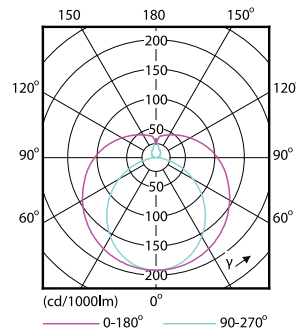

Product data

General Information		Warm-up time to 60% light (nom.)	
Cap base	G13 [Medium Bi-Pin Fluorescent]		0.5 s
Main application	Industrial	Power factor (nom.)	0.5
Nominal lifetime (nom.)	15000 h	Voltage (Nom)	220-240 V
Switching cycle	50000X	Temperature	
B50L70	15000 h	T ambient (max.)	45 °C
Light Technical		T ambient (min.)	-20 °C
Colour Code	740 [CCT of 4,000 K]	T storage (max.)	65 °C
Technical Beam Angle (Nom)	240 °	T storage (min.)	-40 °C
Lamp Luminous Flux 25°C EL (Nom)	1600 lm	T-Case maximum (nom.)	60 °C
Lamp Luminous Flux (Nom)	1600 lm	Controls and Dimming	
Rated beam angle	240 °	Dimmable	No
Colour Temperature, horizontal (Nom)	4000 K	Mechanical and Housing	
Colour consistency	<6	Product length	1200 mm
Colour Rendering Index, horiz (Nom)	73	Approval and Application	
LLMF at end of nominal lifetime (nom.)	70 %	Energy efficiency label (EEL)	A+
Operating and Electrical		Energy-saving product	Yes
Input frequency	50 to 60 Hz	Suitable for accent lighting	No
Power (Rated) (Nom)	16 W	Approval marks	RoHS compliance KEMA Keur certificate
Lamp current (nom.)	120 mA		
Starting time (nom.)	0.5 s		

Numerator – quantity per pack	1
Numerator – packs per outer box	20
Material no. (12NC)	929001127410
Net weight (piece)	0.222 kg

Dimensional drawing

LEDtube 1200mm 16W 740

Product	D1	D2	A1	A2	A3
LEDtube 1200mm16W740	25.68	28 mm	1198.0	1205.0	1212.0
T8 CN I G	mm		mm	mm	mm

Photometric data

LEDtube 1200mm 16W 740 T8 CN I G

Essential LEDtube