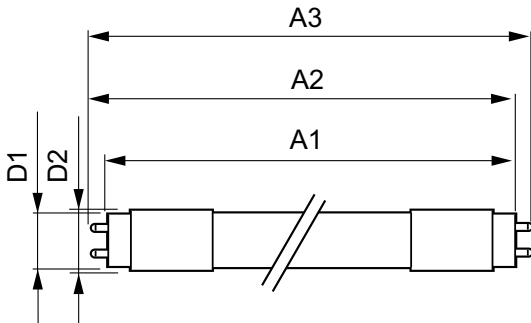

### Product data

General Information	
Cap-Base	G13 [ Medium Bi-Pin Fluorescent]
Main Application	Industrial
Nominal Lifetime (Nom)	15000 h
Switching Cycle	50000X
B50L70	15000 h
Light Technical	
Color Code	740 [ CCT of 4000K]
Beam Angle (Nom)	240 °
Luminous Flux (Nom)	1600 lm
Luminous Flux (Rated) (Nom)	1600 lm
Rated Beam Angle	240 °
Correlated Color Temperature (Nom)	4000 K
Color Consistency	<6
Color Rendering Index (Nom)	73
LLMF At End Of Nominal Lifetime (Nom)	70 %
Operating and Electrical	
Input Frequency	50 to 60 Hz
Power (Rated) (Nom)	16 W
Lamp Current (Nom)	120 mA
Starting Time (Nom)	0.5 s

## Dimensional drawing

LEDtube 1200mm 16W 740

Product	D1	D2	A1	A2	A3
LEDtube 1200mm16W740	25.68	28 mm	1198.0	1205.0	1212.0
T8 CN I G	mm		mm	mm	mm

## Photometric data

LEDtube 1200mm 16W 740 T8 CN I G

LEDtube 16W G13 740 CN I G