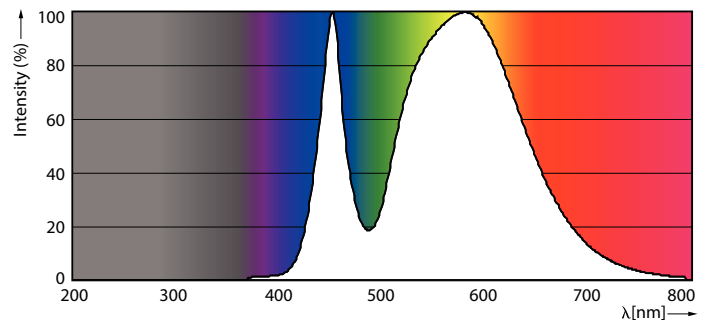

LEDtube 16W G13 740 CN I G