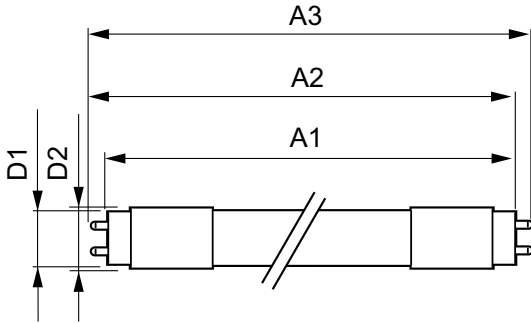

Product data

General Information	
Cap-Base	G13 [Medium Bi-Pin Fluorescent]
Nominal lifetime	30,000 hour(s)
Switching Cycle	50,000
Lighting Technology	LED
EU RoHS compliant	Yes
Light Technical	
Color Code	865 [CCT of 6500K]
Beam Angle (Nom)	150 degree(s)
Luminous Flux	1,600 lm
Correlated Color Temperature (Nom)	6500 K
Color Consistency	<6
Color rendering index (CRI)	80
LLMF At End Of Nominal Lifetime (Nom)	70 %
Operating and Electrical	
Line Frequency	50 to 60 Hz
Input Frequency	50 to 60 Hz
Power Consumption	18 W
Starting Time (Nom)	0.5 s
Warm-up time to 60% light	Instant full light s
Power Factor (Fraction)	0.9

Voltage (Nom)	220-240 V
Temperature	
Ambient temperature range	-20 °C to 45 °C
T-Case Maximum (Nom)	53 °C
Controls and Dimming	
Dimmable	No
Mechanical and Housing	
Product Length	1,200 mm
Approval and Application	
Energy Saving Product	Yes
Suitable For Accent Lighting	No
Approval Marks	CE marking RoHS compliance KEMA Keur certificate
Energy Consumption kWh/1000 h	18 kWh
Product Data	
Order product name	ESSENTIAL LEDtube 1200mm 18W865 T8 AP I
Full product name	ESSENTIAL LEDtube 1200mm 18W865 T8 AP I
Full product code	871869642522000

Essential LEDtube

Order code	42522000
Material Nr. (12NC)	929001128308
Numerator - Quantity Per Pack	1
EAN/UPC - Product/Case	8718696425220

Numerator - Packs per outer box	10
EAN/UPC - Case	8718696425237

Dimensional drawing

Product	D1	D2	A1	A2	A3
ESSENTIAL LEDtube 1200mm 18W865 T8 AP I	25.68 mm	28 mm	1,198.0 mm	1,205.0 mm	1,212.0 mm

Photometric data

Light Distribution Diagram - ESSENTIAL LEDtube 1200mm 18W865 T8 AP I