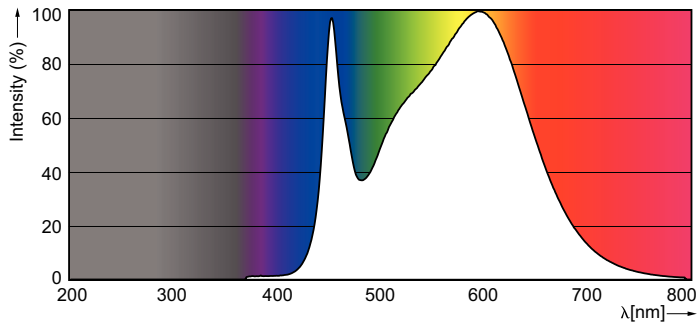

Essential LED tubes T5 Mains

Photometric data

LEDtube 1200mm HO 18 W T8, 1200mm 18 W T8 I /840