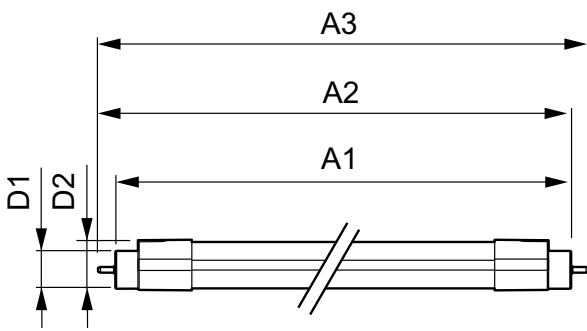

Product Data

Full product code	694793910875600
-------------------	-----------------

Order product name	MASTER LEDtube 1200mm 13W865 G5 I
EAN/UPC - Product	6947939108756
Order code	929001131210
Numerator - Quantity Per Pack	1
Numerator - Packs per outer box	20
Material Nr. (12NC)	929001131210
Net Weight (Piece)	0.155 kg

Dimensional drawing

TLED T5 1200mm 13W DC 400mA 33V 6500K

Product	D1	D2	A1	A2	A3
MASTER LEDtube 1200mm 13W865 G5 I	15.8 mm	21.0 mm	1148.0 mm	1155.0 mm	1162.0 mm

Photometric data

LED Lamps, LEDtubes, MASTER LEDtube 1200mm 13W 6500K G5 I