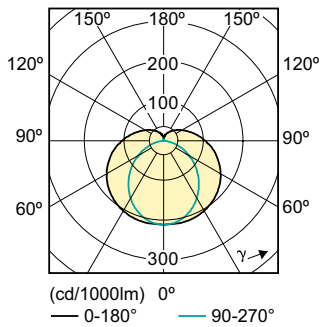

Dimensional drawing

TLED T5 1200mm 13W DC 400mA 33V 6500K

Product	D1	D2	A1	A2	A3
MASTER LEDtube 1200mm 13W865 G5 I	15.8 mm	21.0 mm	1148.0 mm	1155.0 mm	1162.0 mm

Photometric data

LED Lamps, LEDtubes, MASTER LEDtube 1200mm 13W 6500K G5 I