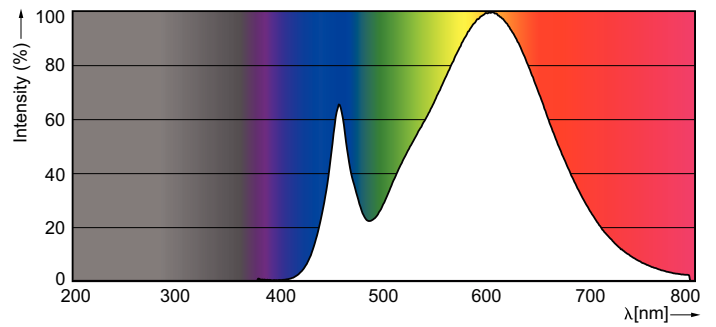

Product data

General Information	
Cap-Base	G4 [G4]
Nominal Lifetime (Nom)	15000 h
Switching Cycle	50000X
Technical Type	2-20W

Light Technical	
Color Code	830 [CCT of 3000K]
Luminous Flux (Nom)	200 lm
Luminous Flux (Rated) (Nom)	200 lm
Color Designation	White (WH)
Correlated Color Temperature (Nom)	3000 K
Luminous Efficacy (rated) (Nom)	100 lm/W
Color Consistency	<6
Color Rendering Index (Nom)	80
LLMF At End Of Nominal Lifetime (Nom)	70 %

CorePro LEDcapsule LV

Material Nr. (12NC)	929001131802
Net Weight (Piece)	0.008 kg

Dimensional drawing

LED 2-20W 830 G4

Product	D	C
CorePro LEDcapsuleLV 2-20W 830 G4	14.3 mm	45 mm

Photometric data

2-20 W G4 /830