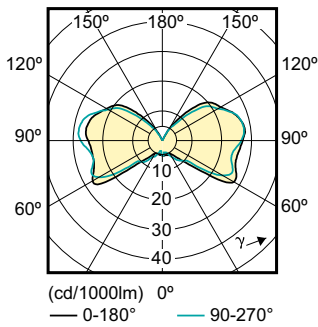

Product data

General Information	
Cap-Base	G4 [G4]
Nominal Lifetime (Nom)	15000 h
Switching Cycle	50000X
Technical Type	2-20W

Light Technical	
Color Code	830 [CCT of 3000K]
Luminous Flux (Nom)	200 lm
Luminous Flux (Rated) (Nom)	200 lm
Color Designation	White (WH)
Correlated Color Temperature (Nom)	3000 K
Luminous Efficacy (rated) (Nom)	100 lm/W
Color Consistency	<6
Color Rendering Index (Nom)	80
LLMF At End Of Nominal Lifetime (Nom)	70 %

CorePro LEDcapsule LV

Material Nr. (12NC)	929001131802
Net Weight (Piece)	0.008 kg

Dimensional drawing

LED 2-20W 830 G4

Product	D	C
CorePro LEDcapsuleLV 2-20W 830 G4	14.3 mm	45 mm

Photometric data

2-20 W G4 /830