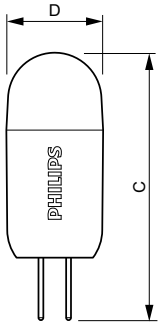

CorePro LEDcapsule LV

Material Nr. (12NC)	929001131802
Net Weight (Piece)	0.008 kg

Dimensional drawing

LED 2-20W 830 G4

Product	D	C
CorePro LEDcapsuleLV 2-20W 830 G4	14.3 mm	45 mm

Photometric data

2-20 W G4 /830