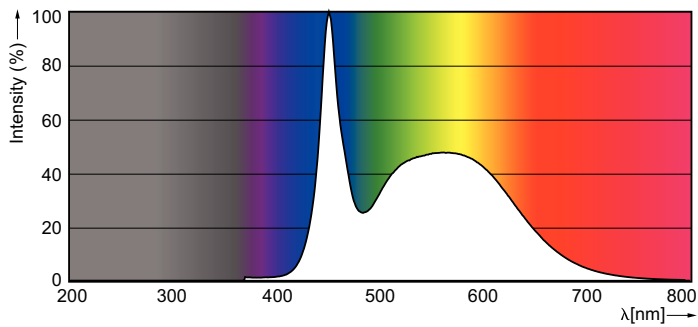

Photometric data

CorePro LEDtube HF 1200mm 15W 865 1600lm