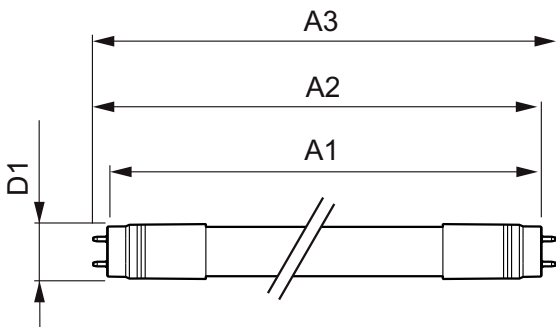

CorePro LEDtube InstantFit HF

Mechanical and Housing

Product Length 1200 mm

Approval and Application

Energy Efficiency Label (EEL) A+

Energy Saving Product Yes

Suitable For Accent Lighting Yes

Approval Marks TUV CE marking RoHS compliance KEMA Keur certificate

Energy Consumption kWh/1000 h 19 kWh

Product Data

Full product code 871869658129200

Order product name CorePro LEDtube HF 1200mm 15W865 T8 G

EAN/UPC - Product 8718696581292

Order code 929001136502

Numerator - Quantity Per Pack 1

Numerator - Packs per outer box 10

Material Nr. (12NC) 929001136502

Net Weight (Piece) 0.209 kg

Dimensional drawing

TLED 15W-36W 1600lm 240D 6500K G13 ND

Product	D	A1	A2	A3
CorePro LEDtube HF 1200mm 15W865 T8 G	27.9 mm	1199.4 mm	1205.3 mm	1213.6 mm