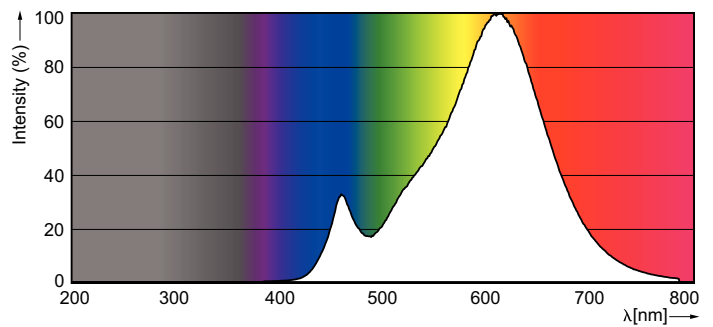

### Product data

General Information	
Cap-Base	E14 [ E14]
Reddot Design Award Winner mark	Reddot Design Award Winner 2016
Nominal Lifetime (Nom)	25000 h
Switching Cycle	50000X
Technical Type	4-25W
Light Technical	
Colour Code	822-827 [ tunable warm white]
Luminous Flux (Nom)	250 lm
Luminous Flux (Rated) (Nom)	250 lm
Colour Designation	Warm White (WW)
Colour Temperature, horizontal (Nom)	2200-2700 K
Luminous Efficacy (rated) (Nom)	65 lm/W
Color Consistency	<6

## Dimensional drawing

LED DT 4-25W E14 2200-2700K B38 CL

Product	D	C
MASTER LEDcandle DT 4-25W E14 B38 CL	38 mm	113 mm

## Photometric data

4-25W E14 2200-2700K B38 CL

DT 6-40W, 9-60W, ND 6.5-40W, 9.5-60W 2200-2700K A60 CL