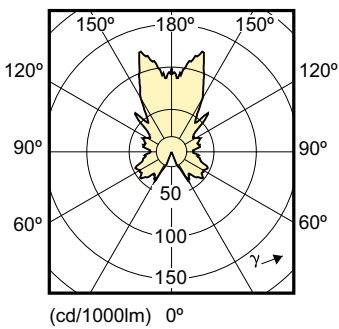

## Dimensional drawing

LED DT 4-25W E14 2200-2700K B38 CL

Product	D	C
MASTER LEDcandle DT 4-25W E14 B38 CL	38 mm	113 mm

## Photometric data

4-25W E14 2200-2700K B38 CL

DT 6-40W, 9-60W, ND 6.5-40W, 9.5-60W 2200-2700K A60 CL