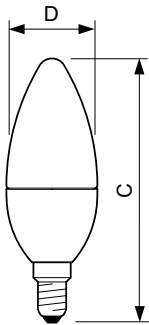

### Product data

General Information	
Cap-Base	E14 [ E14]
Reddot Design Award Winner mark	Reddot Design Award Winner 2016
Nominal Lifetime (Nom)	25000 h
Switching Cycle	50000X
Technical Type	4-25W
Light Technical	
Colour Code	822-827 [ tunable warm white]
Luminous Flux (Nom)	250 lm
Luminous Flux (Rated) (Nom)	250 lm
Colour Designation	Warm White (WW)
Colour Temperature, horizontal (Nom)	2200-2700 K
Luminous Efficacy (rated) (Nom)	65 lm/W
Color Consistency	<6

## Mechanical and Housing

Bulb Finish	Clear (CL)
-------------	------------

## Dimensional drawing

LED DT 4-25W E14 2200-2700K B38 CL

Product	D	C
MASTER LEDcandle DT 4-25W E14 B38 CL	38 mm	113 mm