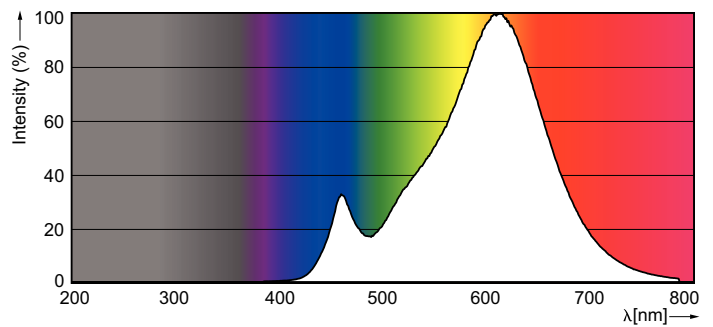

MASTER LEDcandle

Temperature

T-Case maximum (nom.)	85 °C

Controls and Dimming

Dimmable	Yes

Mechanical and Housing

Bulb finish	Clear (CL)

Approval and Application

Energy efficiency label (EEL)	A+
Suitable for accent lighting	No
Energy Consumption kWh/1000 h	4 kWh

Product Data

Full product code	871869645376600
Order product name	MASTER LEDcandle DT 4-25W E14 BA38 CL
EAN/UPC – product	8718696453766
Order code	45376600
Numerator – quantity per pack	1
Numerator – packs per outer box	10
Material no. (12NC)	929001139902
Net weight (piece)	0.063 kg

Dimensional drawing

Product	D	C
MASTER LEDcandle DT 4-25W E14 BA38 CL	38 mm	129 mm

Photometric data