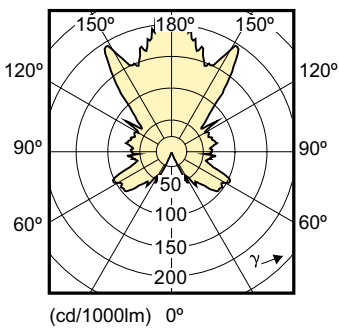

Product data

General Information		Color rendering index (nom.)	
Cap base	E14 [E14]		80
Red Dot Design Award winner mark	Reddot Design Award Winner 2016	LLMF at end of nominal lifetime (nom.)	70 %
Nominal lifetime (nom.)	25000 h	Operating and Electrical	
Switching cycle	50000X	Input frequency	50 to 60 Hz
Technical type	4-25W	Power (Rated) (Nom)	4 W
		Lamp current (nom.)	25 mA
		Wattage equivalent	25 W
Light Technical		Starting time (nom.)	0.5 s
Colour code	822-827 [tunable warm white]	Warm-up time to 60% light (nom.)	0.5 s
Luminous flux (nom.)	250 lm	Power factor (nom.)	0.7
Luminous flux (rated) (nom.)	250 lm	Voltage (Nom)	220-240 V
Colour designation	Warm White (WW)		
Correlated colour temperature (nom.)	2200-2700 K		
Luminous efficacy (rated) (nom.)	65 lm/W		
Colour consistency	<6		

Approval and Application

Energy efficiency label (EEL)	A+
Suitable for accent lighting	No
Energy Consumption kWh/1000 h	4 kWh

Product Data

Full product code	871869645376600
Order product name	MASTER LEDcandle DT 4-25W E14 BA38 CL
EAN/UPC – product	8718696453766
Order code	45376600
Numerator – quantity per pack	1
Numerator – packs per outer box	10
Material no. (12NC)	929001139902
Net weight (piece)	0.063 kg

Dimensional drawing

CandleBA38 220-240V 3.5W-25W 2700K E14DT

Product	D	C
MASTER LEDcandle DT 4-25W E14 BA38 CL	38 mm	129 mm

Photometric data

MASTER LEDcandle