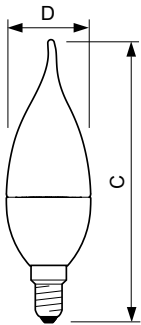

Product data

General Information		Color rendering index (nom.)	
Cap base	E14 [E14]		80
Red Dot Design Award winner mark	Reddot Design Award Winner 2016	LLMF at end of nominal lifetime (nom.)	70 %
Nominal lifetime (nom.)	25000 h	Operating and Electrical	
Switching cycle	50000X	Input frequency	50 to 60 Hz
Technical type	4-25W	Power (Rated) (Nom)	4 W
		Lamp current (nom.)	25 mA
		Wattage equivalent	25 W
Light Technical		Starting time (nom.)	0.5 s
Colour code	822-827 [tunable warm white]	Warm-up time to 60% light (nom.)	0.5 s
Luminous flux (nom.)	250 lm	Power factor (nom.)	0.7
Luminous flux (rated) (nom.)	250 lm	Voltage (Nom)	220-240 V
Colour designation	Warm White (WW)		
Correlated colour temperature (nom.)	2200-2700 K		
Luminous efficacy (rated) (nom.)	65 lm/W		
Colour consistency	<6		

Approval and Application

Energy efficiency label (EEL)	A+
Suitable for accent lighting	No
Energy Consumption kWh/1000 h	4 kWh

Product Data

Full product code	871869645376600
Order product name	MASTER LEDcandle DT 4-25W E14 BA38 CL
EAN/UPC – product	8718696453766
Order code	45376600
Numerator – quantity per pack	1
Numerator – packs per outer box	10
Material no. (12NC)	929001139902
Net weight (piece)	0.063 kg

Dimensional drawing

CandleBA38 220-240V 3.5W-25W 2700K E14DT

Product	D	C
MASTER LEDcandle DT 4-25W E14 BA38 CL	38 mm	129 mm

Photometric data

MASTER LEDcandle