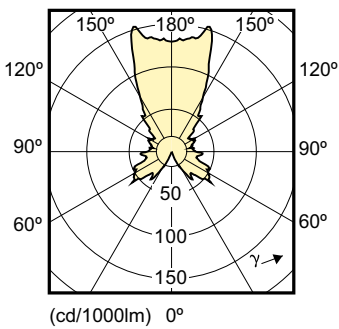

Product data

General Information		LLMF At End Of Nominal Lifetime (Nom)	
Cap-Base	E14 [E14]		70 %
Nominal Lifetime (Nom)	25000 h	Operating and Electrical	
Switching Cycle	50000X	Input Frequency	50 to 60 Hz
Technical Type	4-25W	Power (Rated) (Nom)	4 W
Light Technical		Lamp Current (Nom)	25 mA
Colour Code	822-827 [tunable warm white]	Wattage Equivalent	25 W
Luminous Flux (Nom)	250 lm	Starting Time (Nom)	0.5 s
Luminous Flux (Rated) (Nom)	250 lm	Warm Up Time to 60% Light (Nom)	instant full light
Colour Designation	Warm White (WW)	Power Factor (Nom)	0.7
Colour Temperature, horizontal (Nom)	2200-2700 K	Voltage (Nom)	220-240 V
Luminous Efficacy (rated) (Nom)	65 lm/W	Temperature	
Color Consistency	<6	T-Case Maximum (Nom)	85 °C
Colour Rendering Index horiz (Nom)	80		

Dimensional drawing

LED DT 4-25W E14 P48 CL

Product	D	C
MAS LEDlustre DT 4-25W E14 P48 CL	48 mm	95 mm

Photometric data

DT 4-25W E14 P48 CL 250lm

Lightcolor /827

MASTER LEDcandle