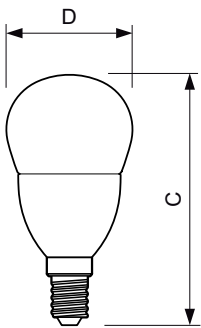

Product data

General Information		LLMF At End Of Nominal Lifetime (Nom)	
Cap-Base	E14 [E14]		70 %
Nominal Lifetime (Nom)	25000 h	Operating and Electrical	
Switching Cycle	50000X	Input Frequency	50 to 60 Hz
Technical Type	4-25W	Power (Rated) (Nom)	4 W
Light Technical		Lamp Current (Nom)	25 mA
Colour Code	822-827 [tunable warm white]	Wattage Equivalent	25 W
Luminous Flux (Nom)	250 lm	Starting Time (Nom)	0.5 s
Luminous Flux (Rated) (Nom)	250 lm	Warm Up Time to 60% Light (Nom)	instant full light
Colour Designation	Warm White (WW)	Power Factor (Nom)	0.7
Colour Temperature, horizontal (Nom)	2200-2700 K	Voltage (Nom)	220-240 V
Luminous Efficacy (rated) (Nom)	65 lm/W	Temperature	
Color Consistency	<6	T-Case Maximum (Nom)	85 °C
Colour Rendering Index horiz (Nom)	80		

Product Data

Full product code	871869645378000
Order product name	MAS LEDlustre DT 4-25W E14 P48 CL
EAN/UPC - Product	8718696453780
Order code	45378000
Numerator - Quantity Per Pack	1
Numerator - Packs per outer box	10
Material Nr. (12NC)	929001140002
Net Weight (Piece)	0.072 kg

Dimensional drawing

LED DT 4-25W E14 P48 CL

Product	D	C
MAS LEDlustre DT 4-25W E14 P48 CL	48 mm	95 mm

Photometric data

DT 4-25W E14 P48 CL 250lm

Lightcolor /827

MASTER LEDcandle