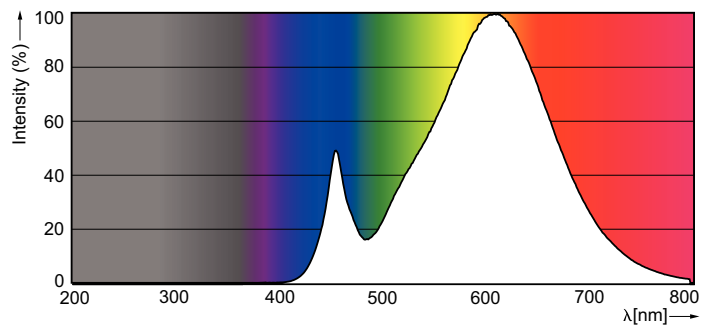

Product data

General Information		LLMF At End Of Nominal Lifetime (Nom)	
Cap-Base	E14 [E14]		70 %
Nominal Lifetime (Nom)	25000 h	Operating and Electrical	
Switching Cycle	50000X	Input Frequency	50 to 60 Hz
Technical Type	4-25W	Power (Rated) (Nom)	4 W
Light Technical		Lamp Current (Nom)	25 mA
Colour Code	822-827 [tunable warm white]	Wattage Equivalent	25 W
Luminous Flux (Nom)	250 lm	Starting Time (Nom)	0.5 s
Luminous Flux (Rated) (Nom)	250 lm	Warm Up Time to 60% Light (Nom)	instant full light
Colour Designation	Warm White (WW)	Power Factor (Nom)	0.7
Colour Temperature, horizontal (Nom)	2200-2700 K	Voltage (Nom)	220-240 V
Luminous Efficacy (rated) (Nom)	65 lm/W	Temperature	
Color Consistency	<6	T-Case Maximum (Nom)	85 °C
Colour Rendering Index horiz (Nom)	80		

Dimensional drawing

LED DT 4-25W E14 P48 CL

Product	D	C
MAS LEDlustre DT 4-25W E14 P48 CL	48 mm	95 mm

Photometric data

DT 4-25W E14 P48 CL 250lm

Lightcolor /827

MASTER LEDcandle