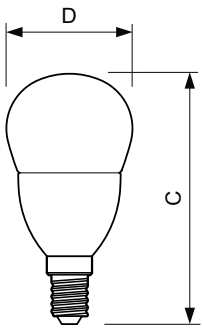

Material Nr. (12NC) 929001140002

Net Weight (Piece) 0.072 kg

Dimensional drawing

LED DT 4-25W E14 P48 CL

Product	D	C
MAS LEDlustre DT 4-25W E14 P48 CL	48 mm	95 mm

Photometric data

DT 4-25W E14 P48 CL 250lm

Lightcolor /827