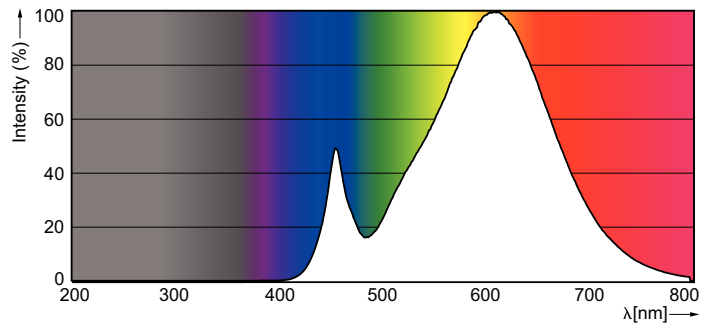

Product data

General Information		Operating and Electrical	
Cap-Base	E14 [E14]	Input Frequency	50 to 60 Hz
Nominal Lifetime (Nom)	25000 h	Power (Rated) (Nom)	4 W
Switching Cycle	50000X	Lamp Current (Nom)	25 mA
Technical Type	4-25W	Starting Time (Nom)	0.5 s
		Warm Up Time to 60% Light (Nom)	instant full light
		Power Factor (Nom)	0.7
		Voltage (Nom)	220-240 V
Light Technical		Temperature	
Color Code	822-827 [tunable warm white]	T-Case Maximum (Nom)	85 °C
Luminous Flux (Nom)	250 lm		
Luminous Flux (Rated) (Nom)	250 lm	Controls and Dimming	
Color Designation	Warm White (WW)	Dimmable	Yes
Correlated Color Temperature (Nom)	2200-2700 K		
Luminous Efficacy (rated) (Nom)	65 lm/W		
Color Consistency	<6		
Color Rendering Index (Nom)	80		
LLMF At End Of Nominal Lifetime (Nom)	70 %		

Material Nr. (12NC) 929001140002

Net Weight (Piece) 0.072 kg

Dimensional drawing

LED DT 4-25W E14 P48 CL

Product	D	C
MAS LEDlustre DT 4-25W E14 P48 CL	48 mm	95 mm

Photometric data

DT 4-25W E14 P48 CL 250lm

Lightcolor /827