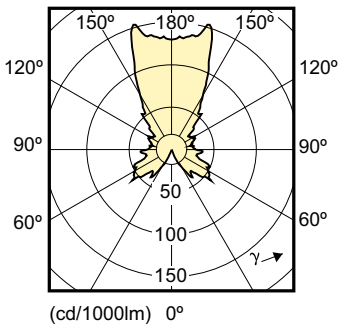

Material Nr. (12NC) 929001140002

Net Weight (Piece) 0.072 kg

Dimensional drawing

LED DT 4-25W E14 P48 CL

Product	D	C
MAS LEDlustre DT 4-25W E14 P48 CL	48 mm	95 mm

Photometric data

DT 4-25W E14 P48 CL 250lm

Lightcolor /827