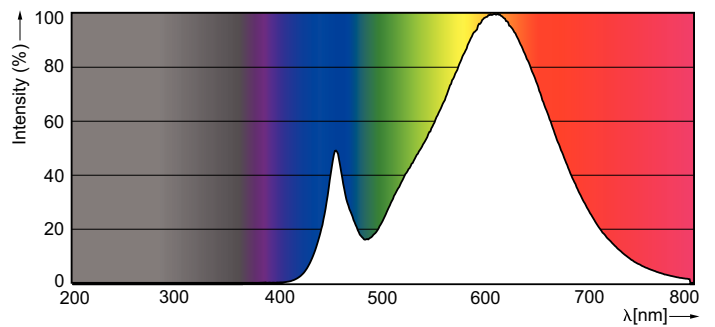

Photometric data