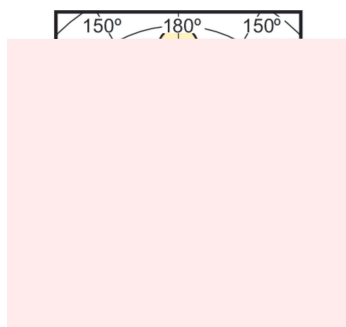

Dimensional drawing

Product	D	C
MAS LEDlustre DT 4-25W E27 P48 CL	48 mm	93 mm

Photometric data

Light Distribution Diagram - MAS LEDlustre DT 4-25W E27 P48 CL

Spectral Power Distribution Colour - MAS LEDlustre DT 4-25W E27 P48 CL