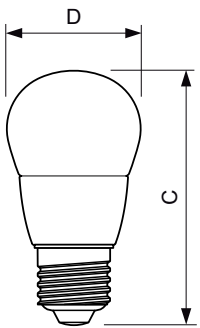

Product data

General Information		LLMF at end of nominal lifetime (nom.)	
Cap base	E27 [E27]		70 %
Nominal lifetime (nom.)	25000 h	Operating and Electrical	
Switching cycle	50000X	Input frequency	50 to 60 Hz
Technical type	4-25W	Power (Rated) (Nom)	4 W
Light Technical		Lamp current (nom.)	25 mA
Colour code	822-827 [tunable warm white]	Wattage equivalent	25 W
Luminous flux (nom.)	250 lm	Starting time (nom.)	0.5 s
Luminous flux (rated) (nom.)	250 lm	Warm-up time to 60% light (nom.)	instant full light
Colour designation	Warm White (WW)	Power factor (nom.)	0.7
Correlated colour temperature (nom.)	2200-2700 K	Voltage (Nom)	220-240 V
Luminous efficacy (rated) (nom.)	65 lm/W	Temperature	
Colour consistency	<6	T-Case maximum (nom.)	85 °C
Color rendering index (nom.)	80		

Product Data

Full product code	871869645380300
Order product name	MAS LEDlustre DT 4-25W E27 P48 CL
EAN/UPC – product	8718696453803
Order code	45380300
Numerator – quantity per pack	1
Numerator – packs per outer box	10
Material no. (12NC)	929001140102
Net weight (piece)	0.072 kg

Dimensional drawing

LED DT 4-25W E27 P48 CL

Product	D	C
MAS LEDlustre DT 4-25W E27 P48 CL	48 mm	93 mm

Photometric data

MASTER LEDcandle