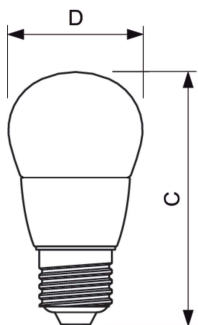

Product data

General Information	
Cap-Base	E27 [E27]
Nominal lifetime	25,000 hour(s)
Switching Cycle	50,000
Lighting Technology	LED
EU RoHS compliant	Yes
Light Technical	
Color Code	822-827 [tunable warm white]
Luminous Flux	250 lm
Color Designation	Warm White (WW)
Luminous Efficacy (rated) (Nom)	65 lm/W
Color Consistency	<6

Dimensional drawing

Product	D	C
MAS LEDlustre DT 4-25W E27 P48 CL	48 mm	93 mm

Photometric data

Light Distribution Diagram - MAS LEDlustre DT 4-25W E27 P48 CL

Spectral Power Distribution Colour - MAS LEDlustre DT 4-25W E27 P48 CL