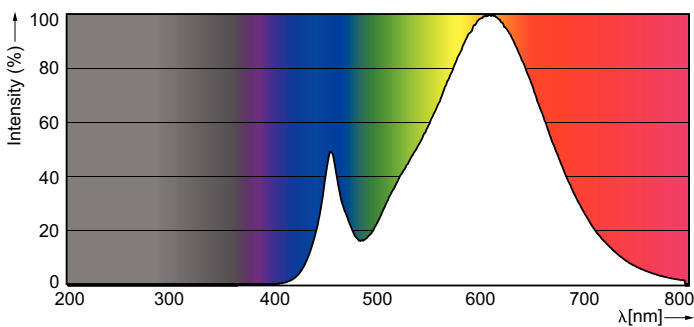

Product data

General Information	
Cap-Base	E27 [E27]
Nominal lifetime	25,000 hour(s)
Switching Cycle	50,000
Lighting Technology	LED
EU RoHS compliant	Yes
Light Technical	
Color Code	822-827 [tunable warm white]
Luminous Flux	250 lm
Color Designation	Warm White (WW)
Luminous Efficacy (rated) (Nom)	65 lm/W
Color Consistency	<6

Color rendering index (CRI)	80
LLMF At End Of Nominal Lifetime (Nom)	70 %
Operating and Electrical	
Line Frequency	50 to 60 Hz
Input Frequency	50 to 60 Hz
Power Consumption	4 W
Lamp Current (Nom)	25 mA
Wattage Equivalent	25 W
Starting Time (Nom)	0.5 s
Warm-up time to 60% light	instant full light s
Power Factor (Fraction)	0.7

Dimensional drawing

Product	D	C
MAS LEDlustre DT 4-25W E27 P48 CL	48 mm	93 mm

Photometric data

Light Distribution Diagram - MAS LEDlustre DT 4-25W E27 P48 CL

Spectral Power Distribution Colour - MAS LEDlustre DT 4-25W E27 P48 CL