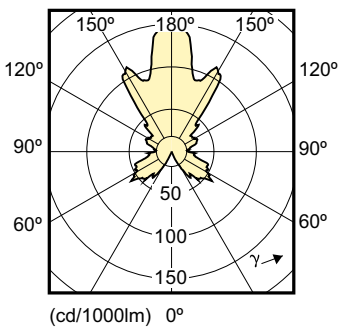

Product data

General Information		LLMF at end of nominal lifetime (nom.)	
Cap base	E27 [E27]		70 %
Nominal lifetime (nom.)	25000 h	Operating and Electrical	
Switching cycle	50000X	Input frequency	50 to 60 Hz
Technical type	4-25W	Power (Rated) (Nom)	4 W
Light Technical		Lamp current (nom.)	25 mA
Colour code	822-827 [tunable warm white]	Wattage equivalent	25 W
Luminous flux (nom.)	250 lm	Starting time (nom.)	0.5 s
Luminous flux (rated) (nom.)	250 lm	Warm-up time to 60% light (nom.)	instant full light
Colour designation	Warm White (WW)	Power factor (nom.)	0.7
Correlated colour temperature (nom.)	2200-2700 K	Voltage (Nom)	220-240 V
Luminous efficacy (rated) (nom.)	65 lm/W	Temperature	
Colour consistency	<6	T-Case maximum (nom.)	85 °C
Color rendering index (nom.)	80		

Dimensional drawing

LED DT 4-25W E27 P48 CL

Product	D	C
MAS LEDlustre DT 4-25W E27 P48 CL	48 mm	93 mm

Photometric data

MASTER LEDcandle