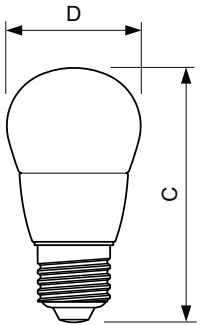

### Product data

General Information	
Cap base	E27 [ E27]
Nominal lifetime (nom.)	25000 h
Switching cycle	50000X
Technical type	4-25W
Light Technical	
Colour code	822-827 [ tunable warm white]
Luminous flux (nom.)	250 lm
Luminous flux (rated) (nom.)	250 lm
Colour designation	Warm white (WW)
Correlated colour temperature (nom.)	2200-2700 K
Luminous efficacy (rated) (nom.)	65 lm/W

## Dimensional drawing

LED DT 4-25W E27 P48 CL

Product	D	C
MAS LEDlustre DT 4-25W E27 P48 CL	48 mm	93 mm