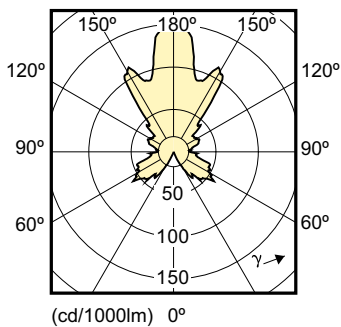

## Dimensional drawing

LED DT 4-25W E27 P48 CL

Product	D	C
MAS LEDlustre DT 4-25W E27 P48 CL	48 mm	93 mm

## Photometric data