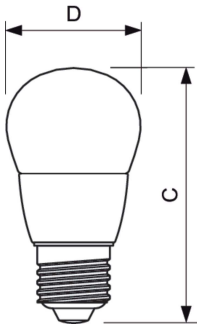

## Dimensional drawing

Product	D	C
MAS LEDlustre DT 4-25W E27 P48 CL	48 mm	93 mm