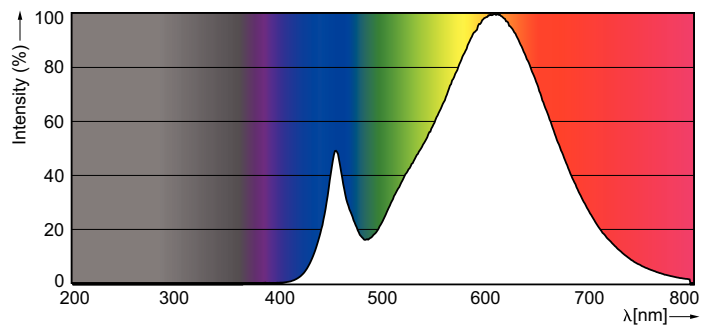

### Product data

General Information	
Cap base	E27 [ E27]
Nominal lifetime (nom.)	25000 h
Switching cycle	50000X
Technical type	4-25W
Light Technical	
Colour code	822-827 [ tunable warm white]
Luminous flux (nom.)	250 lm
Luminous flux (rated) (nom.)	250 lm
Colour designation	Warm white (WW)
Correlated colour temperature (nom.)	2200-2700 K
Luminous efficacy (rated) (nom.)	65 lm/W

Colour consistency	<6
Color rendering index (nom.)	80
LLMF at end of nominal lifetime (nom.)	70 %
Operating and Electrical	
Input frequency	50 to 60 Hz
Power (Rated) (Nom)	4 W
Lamp current (nom.)	25 mA
Wattage equivalent	25 W
Starting time (nom.)	0.5 s
Warm-up time to 60% light (nom.)	instant full light
Power factor (nom.)	0.7

## Photometric data