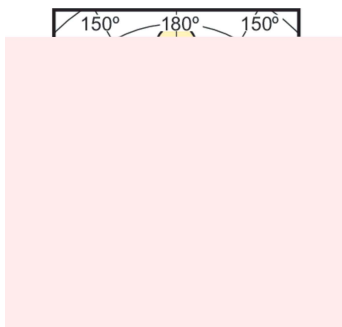

Photometric data

Light Distribution Diagram - MAS LEDlustre DT 4-25W E27 P48 CL