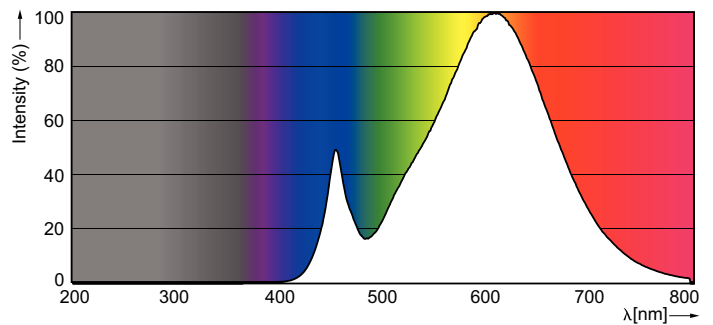

Spectral Power Distribution Colour - MAS LEDlustre DT 4-25W E27 P48 CL