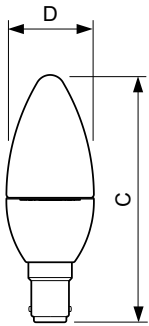

Product data

General Information	
Cap base	B15 [B15]
Nominal lifetime (nom.)	25000 h
Switching cycle	50000X
Technical type	6-40W
Light Technical	
Colour code	822-827 [tunable warm white]
Luminous flux (nom.)	470 lm
Colour designation	Warm White (WW)
Correlated colour temperature (nom.)	2200-2700 K
Luminous efficacy (rated) (nom.)	78.00 lm/W
Colour consistency	<6
Color rendering index (nom.)	80

Product Data

Full product code	871869655601600
Order product name	MASTER LEDcandle DT 6-40W B15 B38 CL
EAN/UPC – product	8718696556016
Order code	55601600
Numerator – quantity per pack	1
Numerator – packs per outer box	10
Material no. (12NC)	929001140302
Net weight (piece)	0.063 kg

Dimensional drawing

Candle B38 220-240V 6W-40W 2700K B15 D

Product	C	D
MASTER LEDcandle DT 6-40W B15 B38 CL	113 mm	38 mm

Photometric data

LED Lamps, LEDCandle 6-40W B38 B15 2200-2700K

LED Lamps, LEDCandle 6-40W B38 B15 2200-2700K