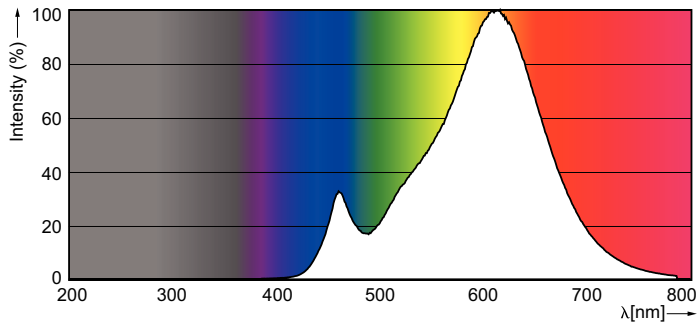

MASTER LEDcandle

Photometric data

LED Lamps, LEDCandle 6-40W B38 B15 2200-2700K