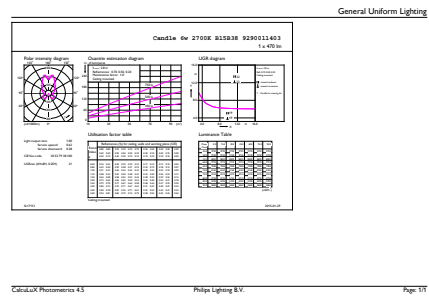

Product Data

Full product code	871869655601600
Order product name	MASTER LEDcandle DT 6-40W B15 B38 CL
EAN/UPC – product	8718696556016
Order code	55601600
Numerator – quantity per pack	1
Numerator – packs per outer box	10
Material no. (12NC)	929001140302
Net weight (piece)	0.063 kg

Dimensional drawing

Candle B38 220-240V 6W-40W 2700K B15 D

Product	C	D
MASTER LEDcandle DT 6-40W B15 B38 CL	113 mm	38 mm

Photometric data

LED Lamps, LEDCandle 6-40W B38 B15 2200-2700K

LED Lamps, LEDCandle 6-40W B38 B15 2200-2700K