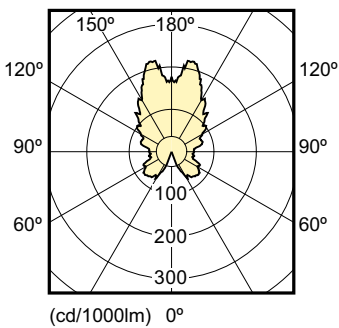

Product Data

Full product code	871869655601600
Order product name	MASTER LEDcandle DT 6-40W B15 B38 CL
EAN/UPC – product	8718696556016
Order code	55601600
Numerator – quantity per pack	1
Numerator – packs per outer box	10
Material no. (12NC)	929001140302
Net weight (piece)	0.063 kg

Dimensional drawing

Candle B38 220-240V 6W-40W 2700K B15 D

Product	C	D
MASTER LEDcandle DT 6-40W B15 B38 CL	113 mm	38 mm

Photometric data

LED Lamps, LEDCandle 6-40W B38 B15 2200-2700K

LED Lamps, LEDCandle 6-40W B38 B15 2200-2700K