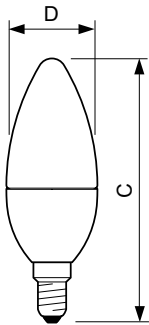

Product data

General Information	
Cap-Base	E14 [E14]
Reddot Design Award Winner mark	Reddot Design Award Winner 2016
Nominal Lifetime (Nom)	25000 h
Switching Cycle	50000X
Technical Type	6-40W
Light Technical	
Colour Code	822-827 [tunable warm white]
Luminous Flux (Nom)	470 lm
Luminous Flux (Rated) (Nom)	470 lm
Colour Designation	Warm White (WW)
Colour Temperature, horizontal (Nom)	2200-2700 K
Luminous Efficacy (rated) (Nom)	75 lm/W
Color Consistency	<6

Approval and Application

Energy Efficiency Label	A+
Suitable For Accent Lighting	No
Energy Consumption kWh/1000 h	6 kWh

Product Data

Full product code	871869645350600
Order product name	MASTER LEDcandle DT 6-40W E14 B38 CL
EAN/UPC - Product	8718696453506
Order code	45350600
Numerator - Quantity Per Pack	1
Numerator - Packs per outer box	10
Material Nr. (12NC)	929001140402
Net Weight (Piece)	0.063 kg

Dimensional drawing

LED DT 6-40W E14 2200-2700K B38 CL

Product	D	C
MASTER LEDcandle DT 6-40W E14 B38 CL	38 mm	113 mm

Photometric data

6-40W E14 2200-2700K B38 CL

DT 6-40W, 9-60W, ND 6.5-40W, 9.5-60W 2200-2700K A60 CL