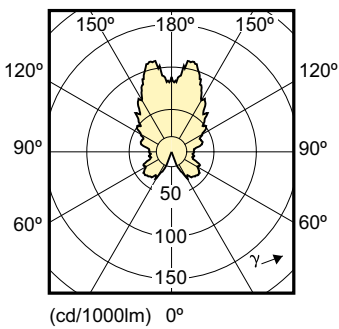

Product data

General Information	
Cap-Base	E14 [E14]
Reddot Design Award Winner mark	Reddot Design Award Winner 2016
Nominal Lifetime (Nom)	25000 h
Switching Cycle	50000X
Technical Type	6-40W
Light Technical	
Colour Code	822-827 [tunable warm white]
Luminous Flux (Nom)	470 lm
Luminous Flux (Rated) (Nom)	470 lm
Colour Designation	Warm White (WW)
Colour Temperature, horizontal (Nom)	2200-2700 K
Luminous Efficacy (rated) (Nom)	75 lm/W
Color Consistency	<6

Approval and Application

Energy Efficiency Label	A+
Suitable For Accent Lighting	No
Energy Consumption kWh/1000 h	6 kWh

Product Data

Full product code	871869645350600
Order product name	MASTER LEDcandle DT 6-40W E14 B38 CL
EAN/UPC - Product	8718696453506
Order code	45350600
Numerator - Quantity Per Pack	1
Numerator - Packs per outer box	10
Material Nr. (12NC)	929001140402
Net Weight (Piece)	0.063 kg

Dimensional drawing

LED DT 6-40W E14 2200-2700K B38 CL

Product	D	C
MASTER LEDcandle DT 6-40W E14 B38 CL	38 mm	113 mm

Photometric data

6-40W E14 2200-2700K B38 CL

DT 6-40W, 9-60W, ND 6.5-40W, 9.5-60W 2200-2700K A60 CL