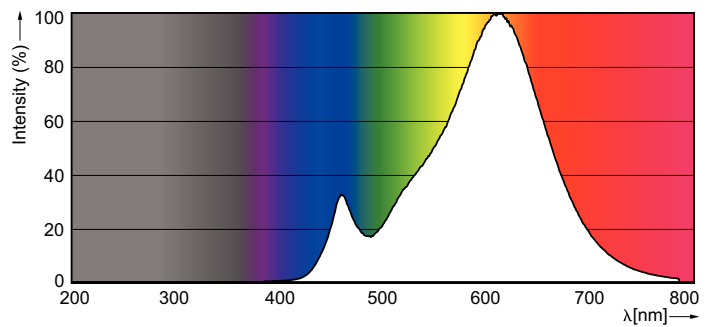

Product data

General Information	
Cap-Base	E14 [E14]
Reddot Design Award Winner mark	Reddot Design Award Winner 2016
Nominal Lifetime (Nom)	25000 h
Switching Cycle	50000X
Technical Type	6-40W
Light Technical	
Colour Code	822-827 [tunable warm white]
Luminous Flux (Nom)	470 lm
Luminous Flux (Rated) (Nom)	470 lm
Colour Designation	Warm White (WW)
Colour Temperature, horizontal (Nom)	2200-2700 K
Luminous Efficacy (rated) (Nom)	75 lm/W
Color Consistency	<6

Dimensional drawing

LED DT 6-40W E14 2200-2700K B38 CL

Product	D	C
MASTER LEDcandle DT 6-40W E14 B38 CL	38 mm	113 mm

Photometric data

6-40W E14 2200-2700K B38 CL

DT 6-40W, 9-60W, ND 6.5-40W, 9.5-60W 2200-2700K A60 CL