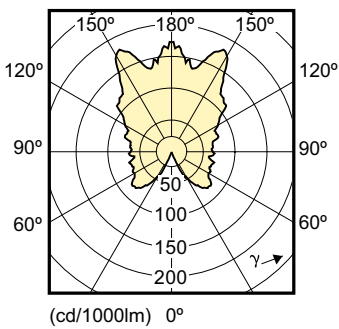

## Product Data

Full product code	871869645354400
Order product name	MASTER LEDcandle DT 6-40W E14 BA38 CL
EAN/UPC – product	8718696453544
Order code	45354400
Numerator – quantity per pack	1
Numerator – packs per outer box	10
Material no. (12NC)	929001140502
Net weight (piece)	0.063 kg

## Dimensional drawing

Candle BA38 220-240V 6W-40W 2700K E14 DT

Product	D	C
MASTER LEDcandle DT 6-40W E14 BA38 CL	38 mm	129 mm

## Photometric data