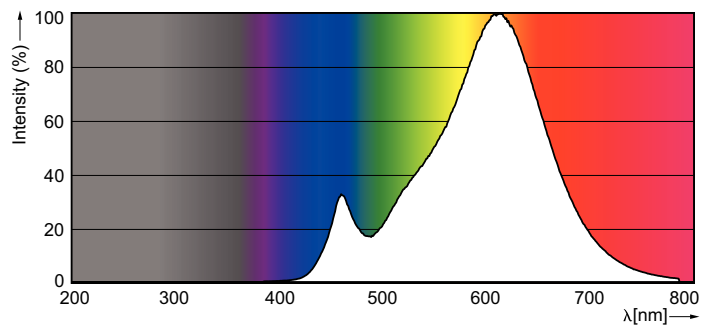

### Product data

General Information	
Cap base	E14 [ E14]
Red Dot Design Award winner mark	Reddot Design Award Winner 2016
Nominal lifetime (nom.)	25000 h
Switching cycle	50000X
Technical type	6-40W
Light Technical	
Colour code	822-827 [ tunable warm white]
Luminous flux (nom.)	470 lm
Luminous flux (rated) (nom.)	470 lm
Colour designation	Warm White (WW)
Correlated colour temperature (nom.)	2200-2700 K
Luminous efficacy (rated) (nom.)	75 lm/W
Colour consistency	<6

## Photometric data