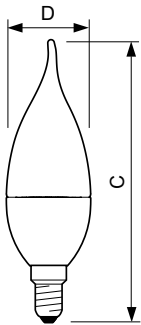

### Product data

General Information	
Cap base	E14 [ E14]
Red Dot Design Award winner mark	Reddot Design Award Winner 2016
Nominal lifetime (nom.)	25000 h
Switching cycle	50000X
Technical type	6-40W
Light Technical	
Colour code	822-827 [ tunable warm white]
Luminous flux (nom.)	470 lm
Luminous flux (rated) (nom.)	470 lm
Colour designation	Warm White (WW)
Correlated colour temperature (nom.)	2200-2700 K
Luminous efficacy (rated) (nom.)	75 lm/W
Colour consistency	<6

## Mechanical and Housing

Bulb finish	Clear (CL)
-------------	------------

## Dimensional drawing

Candle BA38 220-240V 6W-40W 2700K E14 DT

Product	D	C
MASTER LEDcandle DT 6-40W E14 BA38 CL	38 mm	129 mm