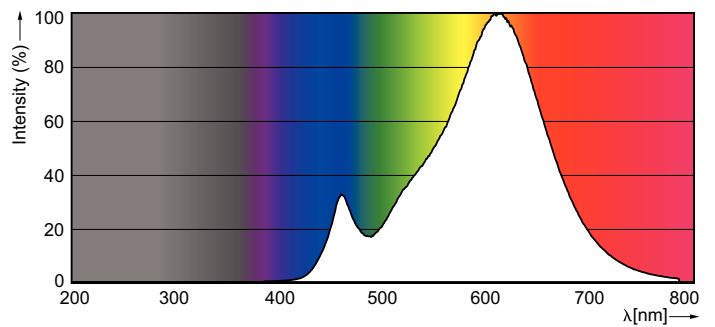

### Product data

General Information	
Cap base	E14 [ E14]
Red Dot Design Award winner mark	Reddot Design Award Winner 2016
Nominal lifetime (nom.)	25000 h
Switching cycle	50000X
Technical type	6-40W
Light Technical	
Colour code	822-827 [ tunable warm white]
Luminous flux (nom.)	470 lm
Luminous flux (rated) (nom.)	470 lm
Colour designation	Warm white (WW)
Correlated colour temperature (nom.)	2200-2700 K

Luminous efficacy (rated) (nom.)	75 lm/W
Colour consistency	<6
Color rendering index (nom.)	80
LLMF at end of nominal lifetime (nom.)	70 %
Operating and Electrical	
Input frequency	50 to 60 Hz
Power (Rated) (Nom)	6 W
Lamp current (nom.)	35 mA
Wattage equivalent	40 W
Starting time (nom.)	0.5 s
Warm-up time to 60% light (nom.)	0.5 s
Power factor (nom.)	0.7

Energy Consumption kWh/1000 h	6 kWh
<b>Product Data</b>	
Full product code	871869645354400
Order product name	MASTER LEDcandle DT 6-40W E14 BA38 CL
EAN/UPC – product	8718696453544
Order code	45354400
Local Code	MLED6WCANDT14FL
Numerator – quantity per pack	1
Numerator – packs per outer box	10
Material no. (12NC)	929001140502
Net weight (piece)	0.063 kg

## Photometric data