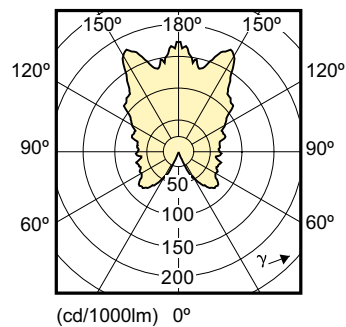

### Product data

General Information	
Cap base	E14 [ E14]
Red Dot Design Award winner mark	Reddot Design Award Winner 2016
Nominal lifetime (nom.)	25000 h
Switching cycle	50000X
Technical type	6-40W
Light Technical	
Colour code	822-827 [ tunable warm white]
Luminous flux (nom.)	470 lm
Luminous flux (rated) (nom.)	470 lm
Colour designation	Warm white (WW)
Correlated colour temperature (nom.)	2200-2700 K

Energy Consumption kWh/1000 h	6 kWh
<b>Product Data</b>	
Full product code	871869645354400
Order product name	MASTER LEDcandle DT 6-40W E14 BA38 CL
EAN/UPC – product	8718696453544
Order code	45354400
Local Code	MLED6WCANDT14FL
Numerator – quantity per pack	1
Numerator – packs per outer box	10
Material no. (12NC)	929001140502
Net weight (piece)	0.063 kg

## Dimensional drawing

Candle BA38 220-240V 6W-40W 2700K E14 DT

Product	D	C
MASTER LEDcandle DT 6-40W E14 BA38 CL	38 mm	129 mm

## Photometric data