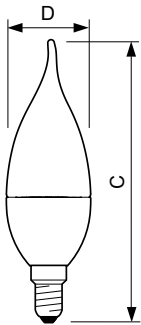

## MASTER LEDcandle DT 6-40W E14 BA38 CL

Delivering incandescent-like sparkling light effects, MASTER LEDcandle bulbs are ideal for general and decorative lighting in the hospitality industry, as well as in home environments. The dimmable MASTER LEDcandles drive further efficiencies, while helping to create the desired atmosphere. Mounted in full view in chandeliers, wall scones or modern luminaires, the clear or frosted glass bulbs fit all existing fixtures with an E14 and B15 socket. Drawing upon inputs from chandelier makers and designed to enhance the aesthetic appeal of the chandelier or luminaire, not only when lit but also when not, these lamps come in a classical slender shape with a unique, eye-catching lens design. They produce a beautiful sparkling warm light that delivers huge energy savings and minimizes maintenance cost. The flame-shaped candle lamps comes in a classical slender shape with a unique, eye-catching lens design that perfectly complements modern LED candles.

### Product data

General Information	
Cap base	E14 [ E14]
Red Dot Design Award winner mark	Reddot Design Award Winner 2016
Nominal lifetime (nom.)	25000 h
Switching cycle	50000X
Technical type	6-40W
Light Technical	
Colour code	822-827 [ tunable warm white]
Luminous flux (nom.)	470 lm
Luminous flux (rated) (nom.)	470 lm
Colour designation	Warm white (WW)
Correlated colour temperature (nom.)	2200-2700 K

Energy Consumption kWh/1000 h	6 kWh
<b>Product Data</b>	
Full product code	871869645354400
Order product name	MASTER LEDcandle DT 6-40W E14 BA38 CL
EAN/UPC – product	8718696453544
Order code	45354400
Local Code	MLED6WCANDT14FL
Numerator – quantity per pack	1
Numerator – packs per outer box	10
Material no. (12NC)	929001140502
Net weight (piece)	0.063 kg

## Dimensional drawing

Candle BA38 220-240V 6W-40W 2700K E14 DT

Product	D	C
MASTER LEDcandle DT 6-40W E14 BA38 CL	38 mm	129 mm