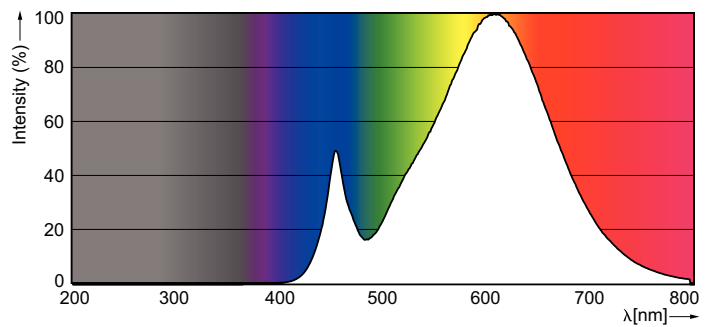

### Product data

General Information	
Cap base	E14 [ E14]
Nominal lifetime (nom.)	25000 h
Switching cycle	50000X
Technical type	6-40W
Light Technical	
Colour code	822-827 [ tunable warm white]
Luminous flux (nom.)	470 lm
Luminous flux (rated) (nom.)	470 lm
Colour designation	Warm white (WW)
Correlated colour temperature (nom.)	2200-2700 K
Luminous efficacy (rated) (nom.)	75 lm/W

Colour consistency	<6
Color rendering index (nom.)	80
LLMF at end of nominal lifetime (nom.)	70 %
Operating and Electrical	
Input frequency	50 to 60 Hz
Power (Rated) (Nom)	6 W
Lamp current (nom.)	35 mA
Wattage equivalent	40 W
Starting time (nom.)	0.5 s
Warm-up time to 60% light (nom.)	instant full light
Power factor (nom.)	0.7

## Photometric data

Lightcolour /827