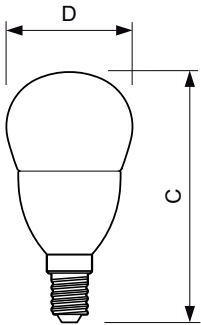

### Product data

General Information	
Cap base	E14 [ E14]
Nominal lifetime (nom.)	25000 h
Switching cycle	50000X
Technical type	6-40W
Light Technical	
Colour code	822-827 [ tunable warm white]
Luminous flux (nom.)	470 lm
Luminous flux (rated) (nom.)	470 lm
Colour designation	Warm white (WW)
Correlated colour temperature (nom.)	2200-2700 K
Luminous efficacy (rated) (nom.)	75 lm/W

## Dimensional drawing

LED DT 6-40W E14 P48 CL

Product	D	C
MAS LEDlustre DT 6-40W E14 P48 CL	48 mm	95 mm