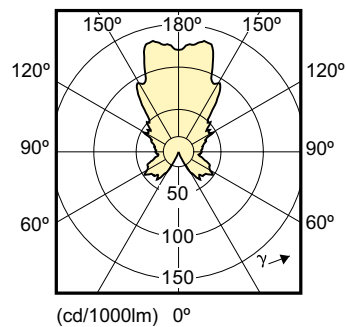

Photometric data

Lightcolour /827