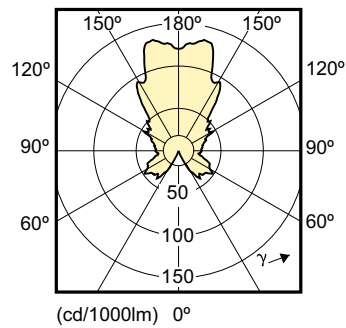

### Product data

General Information	
Cap base	E14 [ E14]
Nominal lifetime (nom.)	25000 h
Switching cycle	50000X
Technical type	6-40W
Light Technical	
Colour Code	822-827 [ tunable warm white]
Lamp Luminous Flux 25°C EL (Nom)	470 lm
Lamp Luminous Flux (Nom)	470 lm
Colour Designation	Warm white (WW)
Colour Temperature, horizontal (Nom)	2200-2700 K
Lamp Luminous Efficacy EM (Nom)	75 lm/W

Energy Consumption kWh/1000 h	6 kWh
<b>Product Data</b>	
Full product code	871869645358200
Order product name	MAS LEDlustre DT 6-40W E14 P48 CL
EAN/UPC – product	8718696453582
Order code	929001140602
Numerator – quantity per pack	1
Numerator – packs per outer box	10
Material no. (12NC)	929001140602
Net weight (piece)	0.072 kg

## Dimensional drawing

LED DT 6-40W E14 P48 CL

Product	D	C
MAS LEDlustre DT 6-40W E14 P48 CL	48 mm	95 mm

## Photometric data