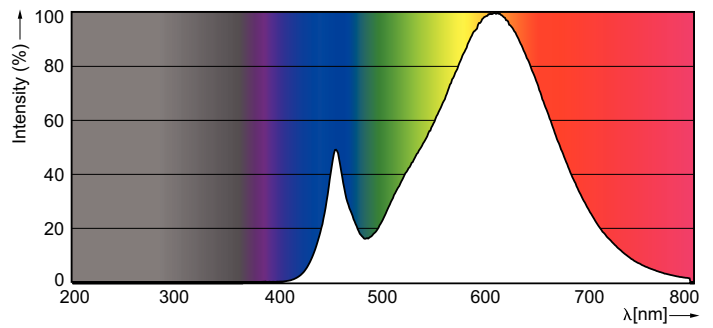

### Product data

General Information	
Cap base	E14 [ E14]
Nominal lifetime (nom.)	25000 h
Switching cycle	50000X
Technical type	6-40W
Light Technical	
Colour Code	822-827 [ tunable warm white]
Lamp Luminous Flux 25°C EL (Nom)	470 lm
Lamp Luminous Flux (Nom)	470 lm
Colour Designation	Warm white (WW)
Colour Temperature, horizontal (Nom)	2200-2700 K
Lamp Luminous Efficacy EM (Nom)	75 lm/W

Colour consistency	<6
Colour Rendering Index,horiz (Nom)	80
LLMF at end of nominal lifetime (nom.)	70 %
Operating and Electrical	
Input frequency	50 to 60 Hz
Power (Rated) (Nom)	6 W
Lamp current (nom.)	35 mA
Wattage equivalent	40 W
Starting time (nom.)	0.5 s
Warm-up time to 60% light (nom.)	instant full light
Power factor (nom.)	0.7

## Photometric data