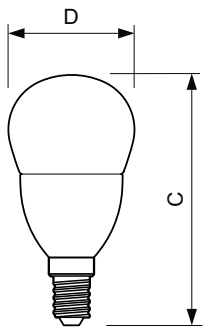

### Product data

General Information	
Cap base	E14 [ E14]
Nominal lifetime (nom.)	25000 h
Switching cycle	50000X
Technical type	6-40W
Light Technical	
Colour Code	822-827 [ tunable warm white]
Lamp Luminous Flux 25°C EL (Nom)	470 lm
Lamp Luminous Flux (Nom)	470 lm
Colour Designation	Warm white (WW)
Colour Temperature, horizontal (Nom)	2200-2700 K
Lamp Luminous Efficacy EM (Nom)	75 lm/W

## Dimensional drawing

LED DT 6-40W E14 P48 CL

Product	D	C
MAS LEDlustre DT 6-40W E14 P48 CL	48 mm	95 mm