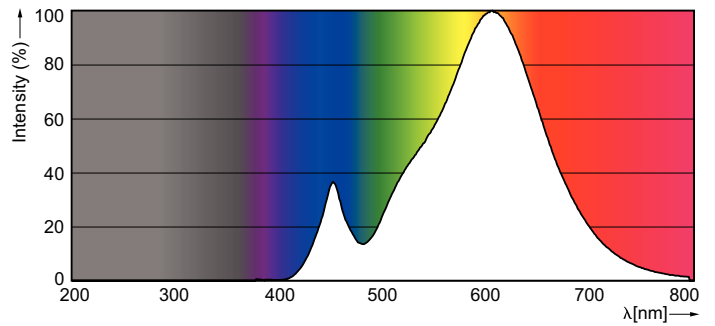

SDPO_LEDCL_0003-Spectral Power distribution