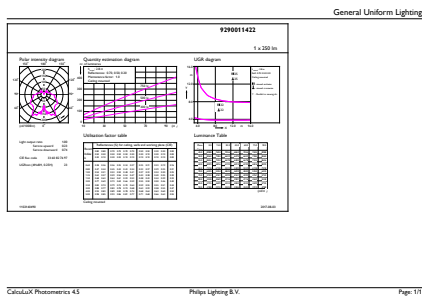

Product data

General Information	
Cap base	E14 [E14]
Red Dot Design Award winner mark	Reddot Design Award Winner 2016
Nominal lifetime (nom.)	15000 h
Switching cycle	50000X
Technical type	4-25W
Light Technical	
Colour Code	827 [CCT of 2,700 K]
Lamp Luminous Flux 25°C EL (Nom)	250 lm
Lamp Luminous Flux (Nom)	250 lm
Colour Designation	Warm white (WW)
Colour Temperature, horizontal (Nom)	2700 K
Lamp Luminous Efficacy EM (Nom)	62.50 lm/W
Colour consistency	<6
Colour Rendering Index,horiz (Nom)	80
LLMF at end of nominal lifetime (nom.)	70 %
Operating and Electrical	
Input frequency	50 to 60 Hz
Power (Rated) (Nom)	4 W
Lamp current (nom.)	35 mA
Wattage equivalent	25 W

CorePro LEDcandle

Numerator – quantity per pack	1
Numerator – packs per outer box	10
Material no. (12NC)	929001142202

Net weight (piece)	0.040 kg
--------------------	----------

Dimensional drawing

LED ND 4-25W E14 827 220-240V B35 CL

Product	D	C
Corepro Candle ND 4-25W E14 827 B35 CL	35 mm	106 mm

Photometric data

CorePro LEDcandle 4-25W E14 827 CL B35

SDPO_LEDCL_0003-Spectral Power distribution

CorePro LEDcandle

Lifetime

LEDbulb 60W E14 827 FR B38