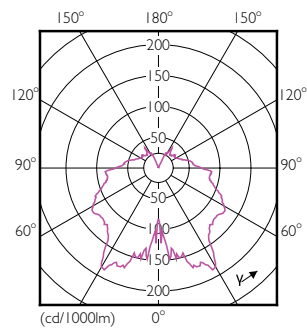

Product data

General Information	
Cap base	E14 [E14]
Red Dot Design Award winner mark	Reddot Design Award Winner 2016
Nominal lifetime (nom.)	15000 h
Switching cycle	50000X
Technical type	4-25W
Light Technical	
Colour Code	827 [CCT of 2,700 K]
Lamp Luminous Flux 25°C EL (Nom)	250 lm
Lamp Luminous Flux (Nom)	250 lm
Colour Designation	Warm white (WW)
Colour Temperature, horizontal (Nom)	2700 K
Lamp Luminous Efficacy EM (Nom)	62.50 lm/W
Colour consistency	<6
Colour Rendering Index,horiz (Nom)	80
LLMF at end of nominal lifetime (nom.)	70 %
Operating and Electrical	
Input frequency	50 to 60 Hz
Power (Rated) (Nom)	4 W
Lamp current (nom.)	35 mA
Wattage equivalent	25 W

Starting time (nom.)	0.5 s
Warm-up time to 60% light (nom.)	0.5 s
Power factor (nom.)	0.4
Voltage (Nom)	220-240 V
Temperature	
T-Case maximum (nom.)	75 °C
Controls and Dimming	
Dimmable	no
Mechanical and Housing	
Bulb finish	Clear
Approval and Application	
Energy efficiency label (EEL)	A+
Energy Consumption kWh/1000 h	4 kWh
Product Data	
Full product code	871869650757500
Order product name	Corepro Candle ND 4-25W E14 827 B35 CL
EAN/UPC – product	8718696507575
Order code	50757500

CorePro LEDcandle

Numerator – quantity per pack	1
Numerator – packs per outer box	10
Material no. (12NC)	929001142202

Net weight (piece)	0.040 kg
--------------------	----------

Dimensional drawing

LED ND 4-25W E14 827 220-240V B35 CL

Product	D	C
Corepro Candle ND 4-25W E14 827 B35 CL	35 mm	106 mm

Photometric data

CorePro LEDcandle 4-25W E14 827 CL B35

SDPO_LEDCL_0003-Spectral Power distribution

CorePro LEDcandle

Lifetime

LEDbulb 60W E14 827 FR B38