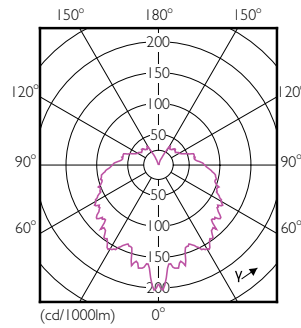

CorePro LEDlustre 4-25W E14 827 CL P45

Photometric data