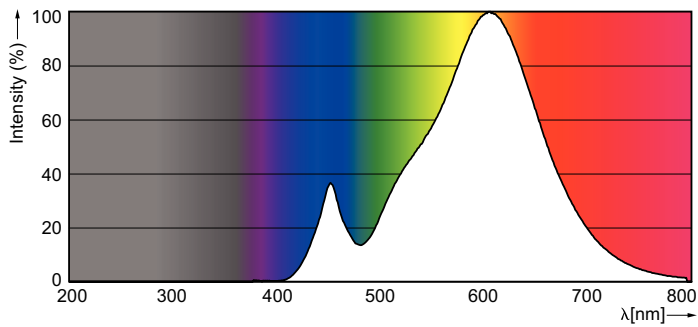

CorePro ND /827