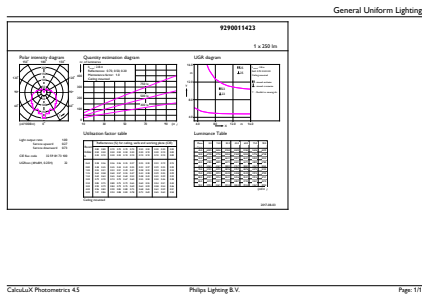

Photometric data

CorePro LEDlustre 4-25W E14 827 CL P45