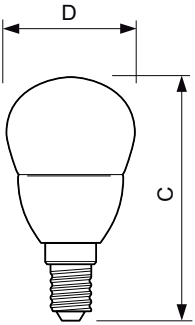

Product data

General Information	
Cap-Base	E14 [E14]
Nominal Lifetime (Nom)	15000 h
Switching Cycle	50000X
Technical Type	4-25W
Light Technical	
Colour Code	827 [CCT of 2700K]
Luminous Flux (Nom)	250 lm
Luminous Flux (Rated) (Nom)	250 lm
Colour Designation	Warm White (WW)
Colour Temperature, horizontal (Nom)	2700 K
Luminous Efficacy (rated) (Nom)	62.50 lm/W
Color Consistency	<6
Colour Rendering Index horiz (Nom)	80
LLMF At End Of Nominal Lifetime (Nom)	70 %
Operating and Electrical	
Input Frequency	50 to 60 Hz
Power (Rated) (Nom)	4 W
Lamp Current (Nom)	35 mA
Wattage Equivalent	25 W
Starting Time (Nom)	0.5 s

Warm Up Time to 60% Light (Nom)	0.5 s
Power Factor (Nom)	0.4
Voltage (Nom)	220-240 V
Temperature	
T-Case Maximum (Nom)	75 °C
Controls and Dimming	
Dimmable	No
Mechanical and Housing	
Bulb Finish	Clear (CL)
Approval and Application	
Energy Efficiency Label	A+
Energy Consumption kWh/1000 h	4 kWh
Product Data	
Full product code	871869650759900
Order product name	Corepro Lustre ND 4-25W E14 827 P45 CL
EAN/UPC - Product	8718696507599
Order code	50759900
Numerator - Quantity Per Pack	1

CorePro LEDcandle

Numerator - Packs per outer box	10
Material Nr. (12NC)	929001142302
Net Weight (Piece)	0.040 kg

Dimensional drawing

LED ND 4-25W E14 827 220-240V P45 CL

Product	D	C
Corepro Lustre ND 4-25W E14 827 P45 CL	45 mm	88 mm