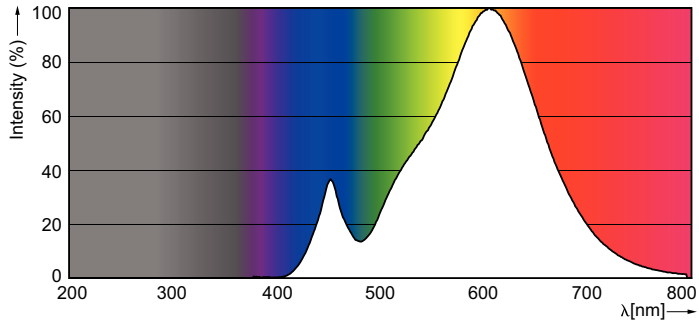

CorePro Plastic LEDcandles & lusters

Photometric data

Spectral Power Distribution Colour - Corepro Lustre ND 4-25W E14 827 P45 CL