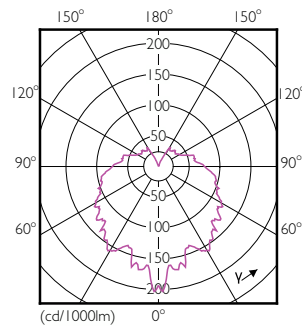

CorePro Plastic LEDcandles & lusters

Mechanical and Housing

Bulb Finish	Clear
Bulb Shape	P45 [P 45mm]

Approval and Application

Energy Consumption kWh/1000 h	4 kWh
EyeComfort	Yes

Product Data

Order product name	Corepro Lustre ND 4-25W E14 827 P45 CL

Full product name	Corepro Lustre ND 4-25W E14 827 P45 CL
Full product code	871869650759900
Order code	929001142302
Material Nr. (12NC)	929001142302
Numerator - Quantity Per Pack	1
EAN/UPC - Product/Case	8718696507599
Numerator - Packs per outer box	10
EAN/UPC - Case	8718696507605

Dimensional drawing

Product	D	C
Corepro Lustre ND 4-25W E14 827 P45 CL	45 mm	88 mm

Photometric data

Light Distribution Diagram - Corepro Lustre ND 4-25W E14 827 P45 CL