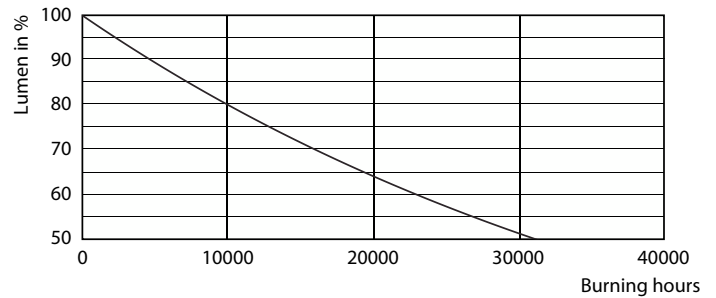

Lumen Maintenance Diagram - Corepro Lustre ND 4-25W E14 827 P45 CL