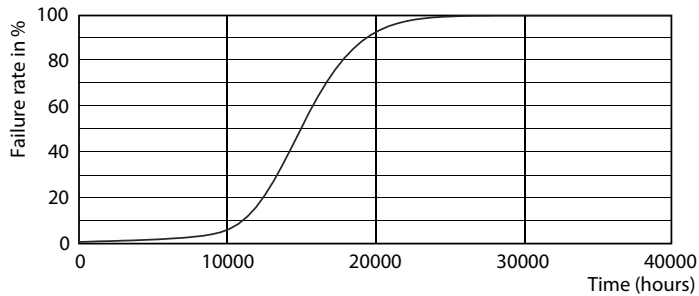

Lifetime

Life Expectancy Diagram - Corepro Lustre ND 4-25W E14 827 P45 CL