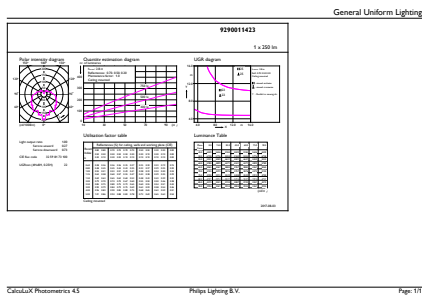

CorePro Plastic LEDcandles & lusters

Mechanical and Housing

Bulb Finish	Clear
Bulb Shape	P45 [P 45mm]

Approval and Application

Energy Consumption kWh/1000 h	4 kWh
EyeComfort	Yes

Product Data

Order product name	Corepro Lustre ND 4-25W E14 827 P45 CL

Full product name	Corepro Lustre ND 4-25W E14 827 P45 CL
Full product code	871869650759900
Order code	929001142302
Material Nr. (12NC)	929001142302
Numerator - Quantity Per Pack	1
EAN/UPC - Product/Case	8718696507599
Numerator - Packs per outer box	10
EAN/UPC - Case	8718696507605

Dimensional drawing

Product	D	C
Corepro Lustre ND 4-25W E14 827 P45 CL	45 mm	88 mm

Photometric data

General uniform lighting - Corepro Lustre ND 4-25W E14 827 P45 CL