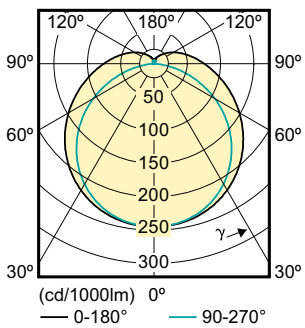

Dimensional drawing

Product	D1	D2	A1	A2	A3
MAS LEDtube 1500mm UO 25W 830 T8	25.7 mm	28 mm	1,500 mm	1,507.1 mm	1,514.2 mm

Photometric data

Light Distribution Diagram - MAS LEDtube 1500mm UO 25W 830 T8

Spectral Power Distribution Colour - MAS LEDtube 1500mm UO 25W 830 T8