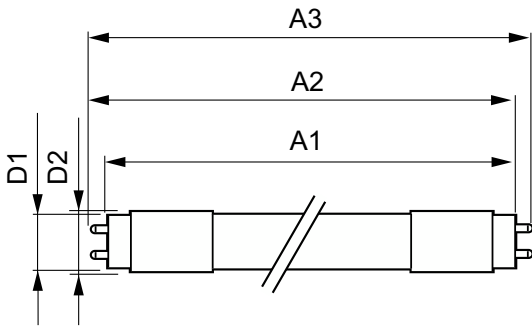

MASTER LEDtube EM/Mains T8

Controls and Dimming

Dimmable	No
----------	----

Mechanical and Housing

Product Length	1,500 mm
----------------	----------

Approval and Application

Energy Saving Product	Yes
Suitable For Accent Lighting	No
Approval Marks	CE marking KEMA Keur certificate RoHS compliance
Energy Consumption kWh/1000 h	25 kWh

Product Data

Order product name	MAS LEDtube 1500mm UO 25W 830 T8
Full product name	MASTER LEDtube 1500mm UO 25W 830 T8
Full product code	871869646157000
Order code	46157000
Material Nr. (12NC)	929001149102
Numerator - Quantity Per Pack	1
EAN/UPC - Product/Case	8718696461570
Numerator - Packs per outer box	10
EAN/UPC - Case	8718696461587

Dimensional drawing

Product	D1	D2	A1	A2	A3
MAS LEDtube 1500mm UO 25W 830 T8	25.7 mm	28 mm	1,500 mm	1,507.1 mm	1,514.2 mm

Photometric data

Light Distribution Diagram - MAS LEDtube 1500mm UO 25W 830 T8

Spectral Power Distribution Colour - MAS LEDtube 1500mm UO 25W 830 T8