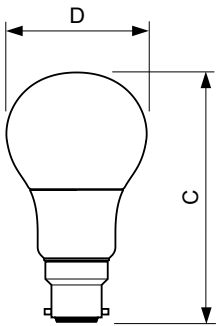

Mittapiirros

LED DT 6-40W B22 A60 CL

Product	D	C
MAS LEDbulb DT 6-40W B22 A60 CL	60 mm	110 mm

Valonjakotiedot

MASTER LEDbulb