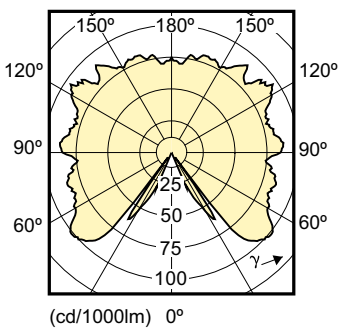

Mittapiirros

LED DT 6-40W B22 A60 CL

Product	D	C
MAS LEDbulb DT 6-40W B22 A60 CL	60 mm	110 mm

Valonjakotiedot

MASTER LEDbulb