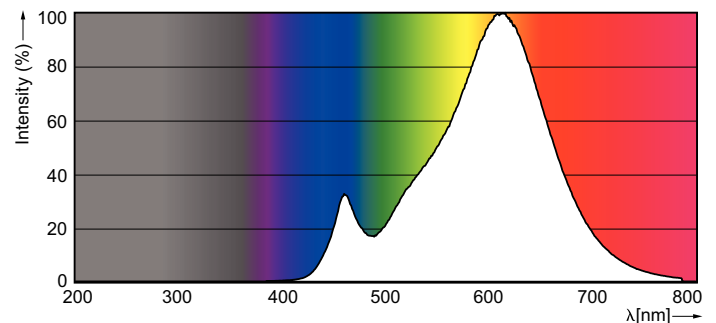

### Product data

General Information	
Cap base	E27 [ E27]
Red Dot Design Award winner mark	Reddot Design Award Winner 2016
Nominal lifetime (nom.)	25000 h
Switching cycle	50000X
Technical type	6-40W
Light Technical	
Colour code	822-827 [ tunable warm white]
Luminous flux (nom.)	470 lm
Luminous flux (rated) (nom.)	470 lm
Colour designation	Warm white (WW)
Correlated colour temperature (nom.)	2200-2700 K
Luminous efficacy (rated) (nom.)	78.00 lm/W
Colour consistency	<6
Color rendering index (nom.)	80
LLMF at end of nominal lifetime (nom.)	70 %

## Photometric data