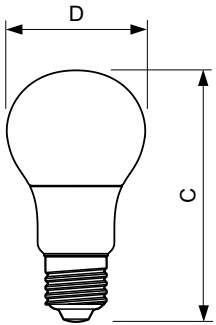

### Product data

General Information	
Cap base	E27 [ E27]
Red Dot Design Award winner mark	Reddot Design Award Winner 2016
Nominal lifetime (nom.)	25000 h
Switching cycle	50000X
Technical type	6-40W
Light Technical	
Colour code	822-827 [ tunable warm white]
Luminous flux (nom.)	470 lm
Luminous flux (rated) (nom.)	470 lm
Colour designation	Warm white (WW)
Correlated colour temperature (nom.)	2200-2700 K
Luminous efficacy (rated) (nom.)	78.00 lm/W
Colour consistency	<6
Color rendering index (nom.)	80
LLMF at end of nominal lifetime (nom.)	70 %

## Product Data

Full product code	871869648128800
Order product name	MAS LEDbulb DT 6-40W E27 A60 CL
EAN/UPC – product	8718696481288

Order code	48128800
Local Code	MLED6WBULBDTE27
Numerator – quantity per pack	1
Numerator – packs per outer box	10
Material no. (12NC)	929001150802
Net weight (piece)	0.076 kg

## Dimensional drawing

LED DT 6-40W E27 A60 CL

Product	D	C
MAS LEDbulb DT 6-40W E27 A60 CL	60 mm	110 mm