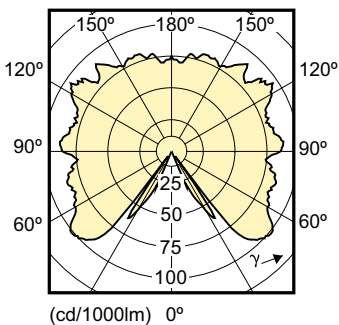

### Product data

General Information	
Cap base	E27 [ E27]
Red Dot Design Award winner mark	Reddot Design Award Winner 2016
Nominal lifetime (nom.)	25000 h
Switching cycle	50000X
Technical type	6-40W
Light Technical	
Colour code	822-827 [ tunable warm white]
Luminous flux (nom.)	470 lm
Luminous flux (rated) (nom.)	470 lm
Colour designation	Warm white (WW)
Correlated colour temperature (nom.)	2200-2700 K
Luminous efficacy (rated) (nom.)	78.00 lm/W
Colour consistency	<6
Color rendering index (nom.)	80
LLMF at end of nominal lifetime (nom.)	70 %

## Dimensional drawing

LED DT 6-40W E27 A60 CL

Product	D	C
MAS LEDbulb DT 6-40W E27 A60 CL	60 mm	110 mm

## Photometric data