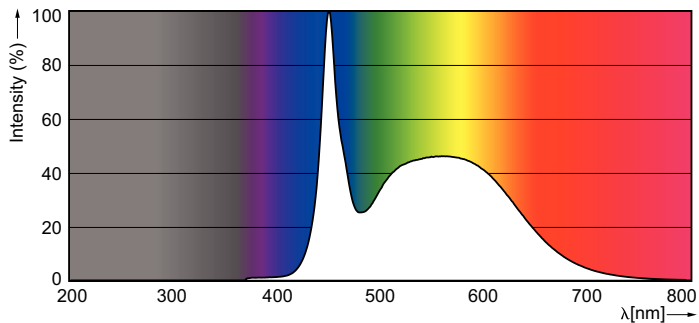

### Product data

General Information	
Cap base	G5 [ G5]
Main application	Industrial
Nominal lifetime (nom.)	40000 h
Switching cycle	50000X
B50L70	40000 h

Light Technical	
Colour Code	865 [ CCT of 6500K]
Beam Angle (Nom)	160 °
Lamp Luminous Flux 25°C EL (Nom)	800 lm
Lamp Luminous Flux (Nom)	800 lm
Rated beam angle	160 °
Colour Temperature, horizontal (Nom)	6500 K
Colour consistency	<6
Colour Rendering Index,horiz (Nom)	83
LLMF at end of nominal lifetime (nom.)	70 %

## Photometric data