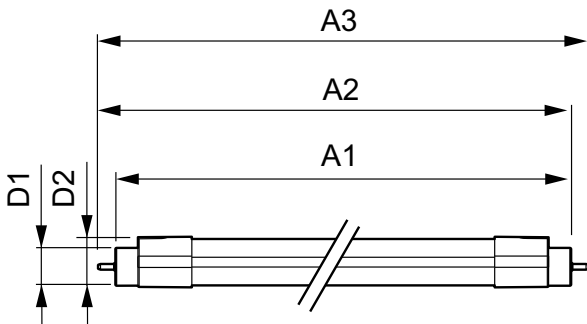

Essential LED tubes T5 Mains

Approval and Application

Energy-saving product	Yes
Suitable for accent lighting	No
Energy efficiency label (EEL)	A+
Approval marks	RoHS compliance KEMA Keur certificate CE marking
Energy Consumption kWh/1000 h	9 kWh

Product Data

Full product code	694793910976000

Order product name	MASTER LEDtube 600mm 7.5W865 G5 I
EAN/UPC – product	6947939109760
Order code	929001155010
Numerator – quantity per pack	1
Numerator – packs per outer box	20
Material no. (12NC)	929001155010
Net weight (piece)	0.076 kg

Dimensional drawing

TLED T5 19V 7.5W-14W 800lm180D 6500K G5