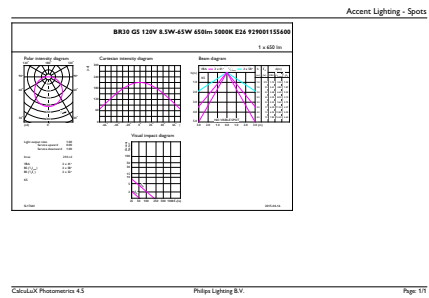

Photometric data

LEDbulb, AmbientLED BR30 9W-65W 5000K 650lm