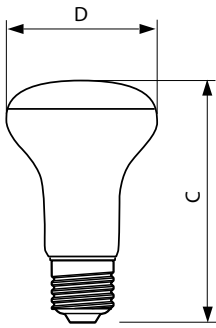

BR/R LED

Product Data

Order product name	8BR30/LED/850/DIM 120V
EAN/UPC - Product	046677458065
Order code	458067
Numerator - Quantity Per Pack	1

Numerator - Packs per outer box	6
Material Nr. (12NC)	929001155604
Net Weight (Piece)	0.094 kg

Dimensional drawing

BR30 G5 120V 8.0W-65W 650lm 5000K E26 D