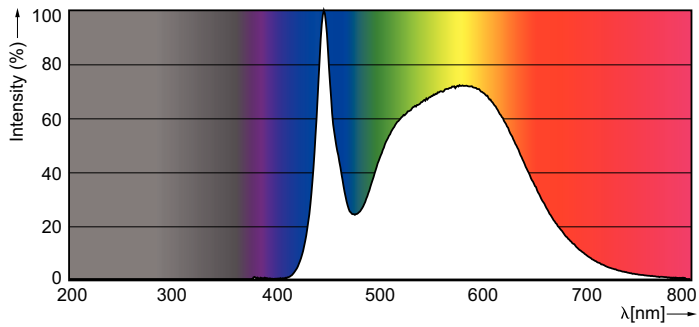

Photometric data

LEDbulb, AmbientLED BR30 9W-65W 5000K 650lm