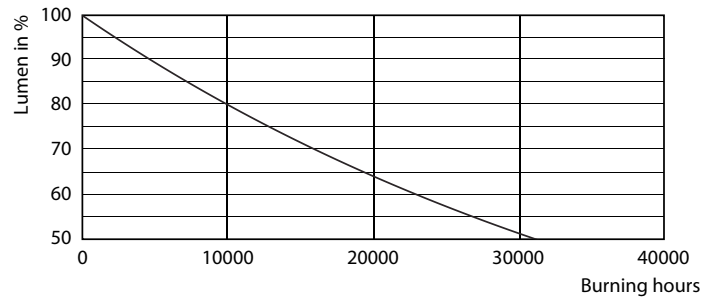

Product data

General Information	
Cap-Base	E14 [E14]
Reddot Design Award Winner mark	Reddot Design Award Winner 2016
Nominal Lifetime (Nom)	15000 h
Switching Cycle	50000X
Technical Type	4-25W
Light Technical	
Colour Code	827 [CCT of 2700K]
Luminous Flux (Nom)	250 lm
Luminous Flux (Rated) (Nom)	250 lm
Colour Designation	Warm White (WW)
Colour Temperature, horizontal (Nom)	2700 K
Luminous Efficacy (rated) (Nom)	62.50 lm/W
Color Consistency	<6
Colour Rendering Index horiz (Nom)	80
LLMF At End Of Nominal Lifetime (Nom)	70 %
Operating and Electrical	
Input Frequency	50 to 60 Hz
Power (Rated) (Nom)	4 W
Lamp Current (Nom)	35 mA
Wattage Equivalent	25 W

Product	D	C
CorePro LEDcandle ND 4-25W E14 827 B35 FR	35 mm	106 mm

Photometric data

CorePro LEDcandle 4-25W E14 827 FR B35

CorePro LEDcandle 4-25W E14 827 FR B35

CorePro 822-827

CorePro LEDcandle

Lifetime

LEDbulb 60W E14 827 FR B38