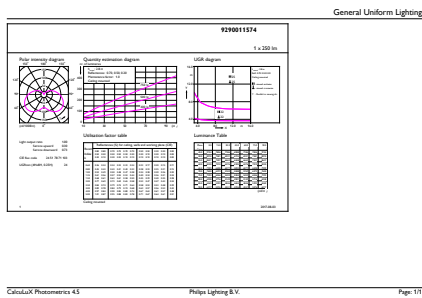

CorePro LEDcandle

Numerator - Quantity Per Pack	1
Numerator - Packs per outer box	10
Material Nr. (12NC)	929001157402

Net Weight (Piece)	0.040 kg

Dimensional drawing

Product	D	C
CorePro LEDcandle ND 4-25W E14 827 B35 FR	35 mm	106 mm

Photometric data

CorePro LEDcandle 4-25W E14 827 FR B35