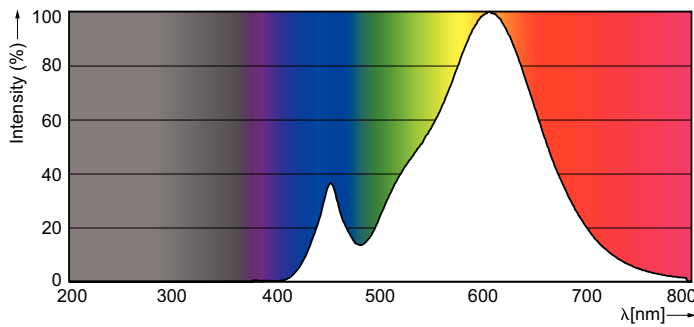

CorePro 822-827