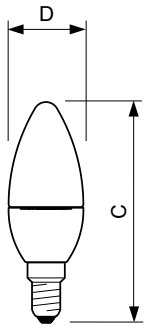

CorePro LEDcandle

Numerator - Quantity Per Pack	1
Numerator - Packs per outer box	10
Material Nr. (12NC)	929001157402

Net Weight (Piece)	0.040 kg

Dimensional drawing

LED ND 4-25W E14 827 220-240V B35 FR