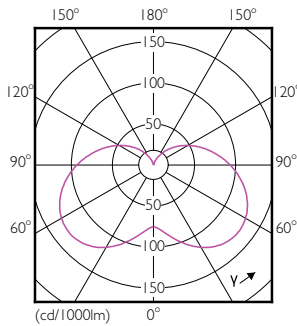

CorePro LEDcandle 4-25W E14 827 FR B35

Photometric data