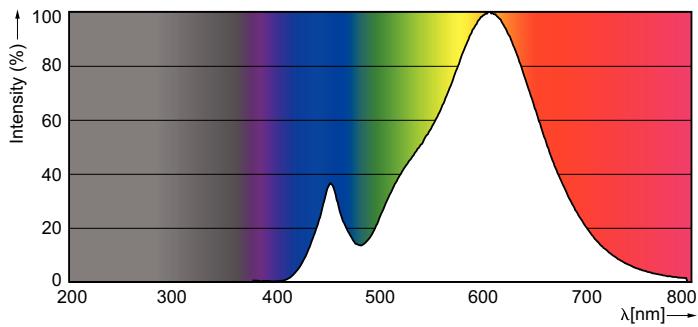

Spectral Power Distribution Colour - CorePro lustre ND 4-25W E14 827 P45 FR