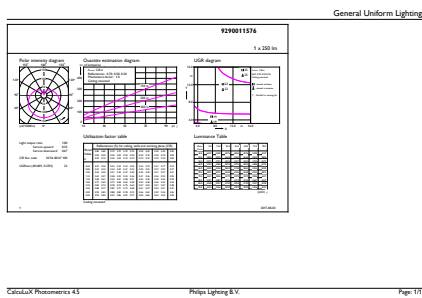

Photometrische Daten

General uniform lighting - CorePro lustre ND 4-25W E27 827 P45 FR