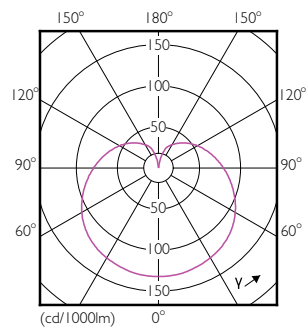

Product data

| General Information | |
|--|-----------------------|
| Cap base | E27 [E27] |
| Nominal lifetime (nom.) | 15000 h |
| Switching cycle | 50000X |
| Technical type | 4-25W |
| Light Technical | |
| Colour code | 827 [CCT of 2,700 K] |
| Luminous flux (nom.) | 250 lm |
| Luminous flux (rated) (nom.) | 250 lm |
| Colour designation | Warm white (WW) |
| Correlated colour temperature (nom.) | 2700 K |
| Luminous efficacy (rated) (nom.) | 62.50 lm/W |
| Colour consistency | <6 |
| Color rendering index (nom.) | 80 |
| LLMF at end of nominal lifetime (nom.) | 70 % |
| Operating and Electrical | |
| Input frequency | 50 to 60 Hz |
| Power (Rated) (Nom) | 4 W |
| Lamp current (nom.) | 35 mA |
| Wattage equivalent | 25 W |
| Starting time (nom.) | 0.5 s |

Dimensional drawing

LED ND 4-25W E27 827 220-240V P45 FR

| Product | D | C |
|--|-------|-------|
| CorePro lustre ND 4-25W E27 827 P45 FR | 45 mm | 87 mm |

Photometric data

CorePro LEDlustre 4-25W E27 827 FR P45