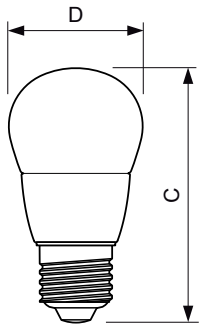

Product data

| General Information | |
|--|-----------------------|
| Cap base | E27 [E27] |
| Nominal lifetime (nom.) | 15000 h |
| Switching cycle | 50000X |
| Technical type | 4-25W |
| Light Technical | |
| Colour code | 827 [CCT of 2,700 K] |
| Luminous flux (nom.) | 250 lm |
| Luminous flux (rated) (nom.) | 250 lm |
| Colour designation | Warm white (WW) |
| Correlated colour temperature (nom.) | 2700 K |
| Luminous efficacy (rated) (nom.) | 62.50 lm/W |
| Colour consistency | <6 |
| Color rendering index (nom.) | 80 |
| LLMF at end of nominal lifetime (nom.) | 70 % |
| Operating and Electrical | |
| Input frequency | 50 to 60 Hz |
| Power (Rated) (Nom) | 4 W |
| Lamp current (nom.) | 35 mA |
| Wattage equivalent | 25 W |
| Starting time (nom.) | 0.5 s |

| Warm-up time to 60% light (nom.) | 0.5 s |
|----------------------------------|--|
| Power factor (nom.) | 0.4 |
| Voltage (Nom) | 220-240 V |
| Temperature | |
| T-Case maximum (nom.) | 75 °C |
| Controls and Dimming | |
| Dimmable | no |
| Mechanical and Housing | |
| Bulb finish | Frosted (FR) |
| Approval and Application | |
| Energy efficiency label (EEL) | A+ |
| Energy Consumption kWh/1000 h | 4 kWh |
| Product Data | |
| Full product code | 871829178705100 |
| Order product name | CorePro lustre ND 4-25W E27 827 P45 FR |
| EAN/UPC – product | 8718291787051 |
| Order code | 78705100 |
| Local Code | CPL4E27827FR |

Dimensional drawing

LED ND 4-25W E27 827 220-240V P45 FR

| Product | D | C |
|--|-------|-------|
| CorePro lustre ND 4-25W E27 827 P45 FR | 45 mm | 87 mm |

Photometric data

CorePro LEDlustre 4-25W E27 827 FR P45