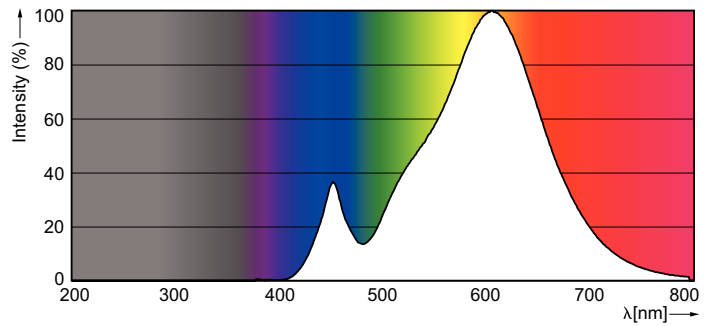

CorePro LEDcandle

Numerator – quantity per pack	1
Numerator – packs per outer box	10
Material no. (12NC)	929001157602

Net weight (piece)	0.040 kg

Dimensional drawing

Product	D	C
CorePro lustre ND 4-25W E27 827 P45 FR	45 mm	87 mm

Photometric data