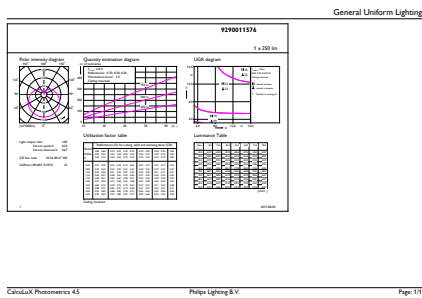

Dimensional drawing

LED ND 4-25W E27 827 220-240V P45 FR

| Product | D | C |
|--|-------|-------|
| CorePro lustre ND 4-25W E27 827 P45 FR | 45 mm | 87 mm |

Photometric data

CorePro LEDlustre 4-25W E27 827 FR P45