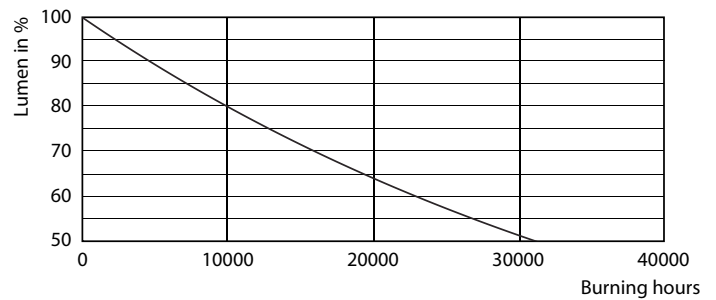

Product data

General Information	
Base	E14 [E14]
EU RoHS compliant	Yes
Nominal Lifetime (Nom)	15000 h
Switching Cycle	50000X
Technical Type	5.5-40W
Light Technical	
Color Code	827 [CCT of 2700K]
Initial lumen (Nom)	470 lm
Color Designation	Warm White (WW)
Correlated Color Temperature (Nom)	2700 K
Luminous Efficacy (rated) (Nom)	85.45 lm/W
Color Consistency	<6
Color Rendering Index (Nom)	80
LLMF At End Of Nominal Lifetime (Nom)	70 %

Photometric data

SDPO_LEDCL_0003-Spectral Power distribution

Lifetime

LEDbulb 60W E14 827 FR B38

LEDbulb 60W E14 827 FR B38