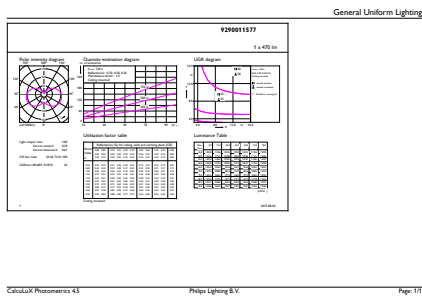

Standard LED candles & lusters

Mechanical and Housing

Bulb Finish Frosted

Approval and Application

Energy Efficiency Label (EEL) A+

Energy Consumption kWh/1000 h 6 kWh

Product Data

Full product code 871829176238600
Order product name LED candle/luster CorePro candle ND 5.5-40W
E14 827 B35 FR

EAN/UPC - Product 8718291762386

Order code 304402

Numerator - Quantity Per Pack 1

Numerator - Packs per outer box 10

Material Nr. (12NC) 929001157702

Net Weight (Piece) 0.040 kg

Dimensional drawing

LED ND 5.5-40W E14 827 220-240V B35 FR

Product	D	C
LED candle/luster CorePro candle ND 5.5-40W E14 827 B35 FR	35 mm	106 mm

Photometric data

CorePro LEDcandle 40W E14 827 FR B35 ND