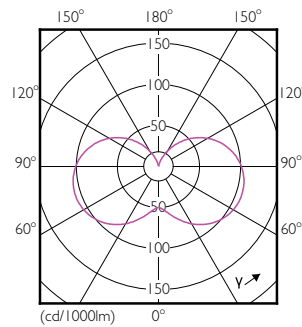

CorePro LEDcandle 40W E14 827 FR B35 ND