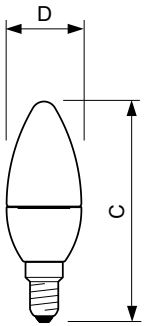

Product data

General Information	
Base	E14 [E14]
EU RoHS compliant	Yes
Nominal Lifetime (Nom)	15000 h
Switching Cycle	50000X
Technical Type	5.5-40W
Light Technical	
Color Code	827 [CCT of 2700K]
Initial lumen (Nom)	470 lm
Color Designation	Warm White (WW)
Correlated Color Temperature (Nom)	2700 K
Luminous Efficacy (rated) (Nom)	85.45 lm/W
Color Consistency	<6
Color Rendering Index (Nom)	80
LLMF At End Of Nominal Lifetime (Nom)	70 %

Standard LED candles & lusters

Mechanical and Housing

Bulb Finish Frosted

Approval and Application

Energy Efficiency Label (EEL) A+

Energy Consumption kWh/1000 h 6 kWh

Product Data

Full product code 871829176238600
 Order product name LED candle/luster CorePro candle ND 5.5-40W
 E14 827 B35 FR

EAN/UPC - Product 8718291762386

Order code 304402

Numerator - Quantity Per Pack 1

Numerator - Packs per outer box 10

Material Nr. (12NC) 929001157702

Net Weight (Piece) 0.040 kg

Dimensional drawing

LED ND 5.5-40W E14 827 220-240V B35 FR

Product	D	C
LED candle/luster CorePro candle ND 5.5-40W E14 827 B35 FR	35 mm	106 mm

Photometric data

CorePro LEDcandle 40W E14 827 FR B35 ND

CorePro LEDcandle 40W E14 827 FR B35 ND

Standard LED candles & lusters