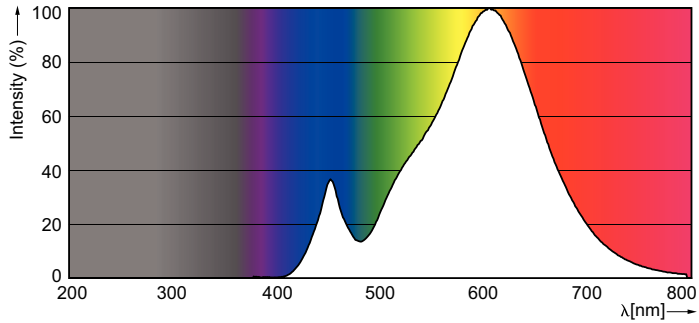

Product data

General Information	
Base	E14 [E14]
EU RoHS compliant	Yes
Nominal Lifetime (Nom)	15000 h
Switching Cycle	50000X
Technical Type	5.5-40W
Light Technical	
Color Code	827 [CCT of 2700K]
Initial lumen (Nom)	470 lm
Color Designation	Warm White (WW)
Correlated Color Temperature (Nom)	2700 K
Luminous Efficacy (rated) (Nom)	85.45 lm/W
Color Consistency	<6
Color Rendering Index (Nom)	80
LLMF At End Of Nominal Lifetime (Nom)	70 %

Standard LED candles & lusters

Mechanical and Housing

Bulb Finish Frosted

Approval and Application

Energy Efficiency Label (EEL) A+

Energy Consumption kWh/1000 h 6 kWh

Product Data

Full product code 871829176238600
 Order product name LED candle/luster CorePro candle ND 5.5-40W
 E14 827 B35 FR

Photometric data

SDPO_LEDCL_0003-Spectral Power distribution

Lifetime

LEDbulb 60W E14 827 FR B38

LEDbulb 60W E14 827 FR B38