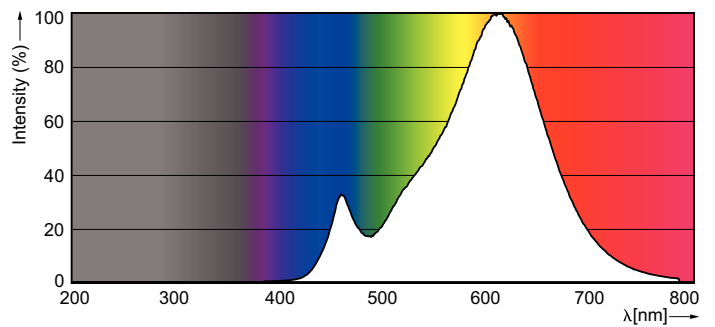

### Product data

General Information	
Cap base	E27 [ E27]
Red Dot Design Award winner mark	Reddot Design Award Winner 2016
Nominal lifetime (nom.)	25000 h
Switching cycle	50000X
Technical type	6-40W
Light Technical	
Colour code	822-827 [ tunable warm white]
Luminous flux (nom.)	470 lm
Luminous flux (rated) (nom.)	470 lm
Colour designation	Warm White (WW)
Correlated colour temperature (nom.)	2200-2700 K
Luminous efficacy (rated) (nom.)	75 lm/W
Colour consistency	<6

## Photometric data