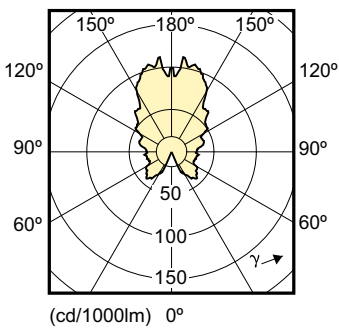

## Product Data

Full product code	871869647479200
Order product name	MASTER LEDcandle DT 6-40W E27 B38 CL
EAN/UPC – product	8718696474792
Order code	47479200
Numerator – quantity per pack	1
Numerator – packs per outer box	10
Material no. (I2NC)	929001157902
Net weight (piece)	0.063 kg

## Dimensional drawing

Candle 220-240V 6W-40W 470lm 2700K E27 D

Product	D	C
MASTER LEDcandle DT 6-40W E27 B38 CL	38 mm	112 mm

## Photometric data