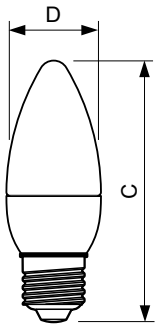

### Product data

General Information	
Cap base	E27 [ E27]
Red Dot Design Award winner mark	Reddot Design Award Winner 2016
Nominal lifetime (nom.)	25000 h
Switching cycle	50000X
Technical type	6-40W
Light Technical	
Colour code	822-827 [ tunable warm white]
Luminous flux (nom.)	470 lm
Luminous flux (rated) (nom.)	470 lm
Colour designation	Warm White (WW)
Correlated colour temperature (nom.)	2200-2700 K
Luminous efficacy (rated) (nom.)	75 lm/W
Colour consistency	<6

## Mechanical and Housing

Bulb finish	Clear (CL)
-------------	------------

## Dimensional drawing

Candle 220-240V 6W-40W 470lm 2700K E27 D

Product	D	C
MASTER LEDcandle DT 6-40W E27 B38 CL	38 mm	112 mm