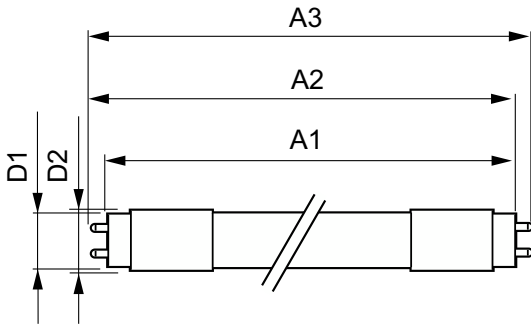

LED InstantFit Lamps

Energy Certifications	DLC Standard
Product Data	
Order product name	15T8/48-3000 IF 10/1
Full product name	15T8/48-3000 IF 10/1
Order code	929001158504
Material Nr. (12NC)	929001158504

Numerator - Quantity Per Pack	1
EAN/UPC - Product/Case	046677456894
Numerator - Packs per outer box	10
EAN/UPC - Case	50046677456899

Dimensional drawing

Product	D1	D2	A1	A2	A3
15T8/48-3000 IF 10/1	25.7 mm	28 mm	1,198.0 mm	1,205.0 mm	1,212.0 mm