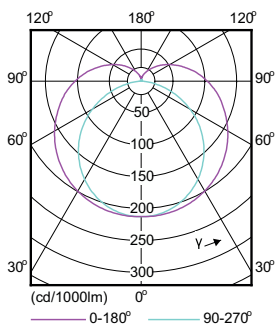

Product data

General Information		Lamp Current (Min)	
Cap-Base	G13 [Medium Bi-Pin Fluorescent]		110 mA
Nominal lifetime	40,000 hour(s)	Starting Time (Nom)	0.5 s
Switching Cycle	50,000	Warm-up time to 60% light	0.5 s
Lighting Technology	LED	Power Factor (Fraction)	0.9
EU RoHS compliant	Yes	Voltage (Nom)	120-277 V
Light Technical		Temperature	
Color Code	830 [CCT of 3000K]	Ambient temperature range	-20 °C to 45 °C
Beam Angle (Nom)	160 degree(s)	T-Case Maximum (Nom)	50 °C
Luminous Flux	2,000 lm	Controls and Dimming	
Correlated Color Temperature (Nom)	3000 K	Dimmable	No
Color Consistency	<6	Mechanical and Housing	
Color rendering index (CRI)	82	Product Length	1,200 mm
LLMF At End Of Nominal Lifetime (Nom)	70 %	Approval and Application	
Operating and Electrical		Energy Saving Product	Yes
Line Frequency	50 to 60 Hz	Approval Marks	UL certificate RoHS compliance DLC compliance
Input Frequency	50 to 60 Hz	Energy Consumption kWh/1000 h	18 kWh
Power Consumption	15 W		
Lamp Current (Max)	290 mA		

Numerator - Quantity Per Pack	1
EAN/UPC - Product/Case	046677456894
Numerator - Packs per outer box	10
EAN/UPC - Case	50046677456899

Dimensional drawing

Product	D1	D2	A1	A2	A3
15T8/48-3000 IF 10/1	25.7 mm	28 mm	1,198.0 mm	1,205.0 mm	1,212.0 mm

Photometric data

Spectral Power Distribution Colour - 15T8/48-3000 IF 10/1

General uniform lighting - 15T8/48-3000 IF 10/1

Light Distribution Diagram - 15T8/48-3000 IF 10/1

LED InstantFit Lamps