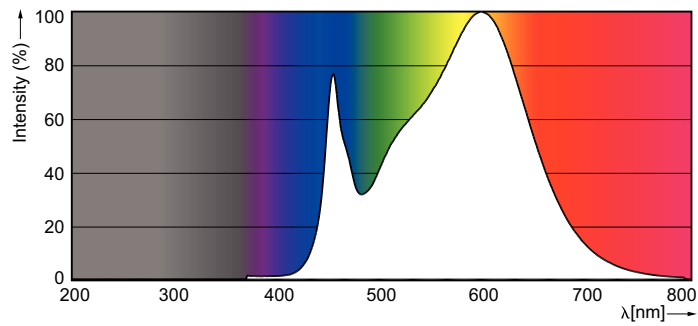

Photometric data

LEDtube 1200mm 15W G13 T8 835 2000lm