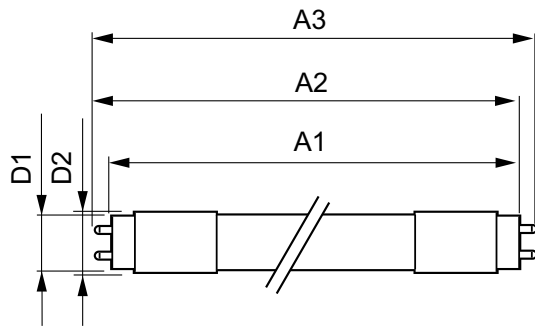

### Product data

General Information		Starting Time (Nom)		0.5 s
Base	G13 [ Medium Bi-Pin Fluorescent]	Warm Up Time to 60% Light (Nom)	0.5 s	
Main Application	Industrial	Power Factor (Nom)	0.9	
Nominal Lifetime (Nom)	50000 h	Voltage (Nom)	120-277, 347 V	
Switching Cycle	50000X	<b>Temperature</b>		
B50L70	50000 h	T-Ambient (Max)	45 °C	
<b>Light Technical</b>		T-Ambient (Min)	-20 °C	
Color Code	835 [ CCT of 3500K]	T-Storage (Max)	65 °C	
Initial lumen (Nom)	2000 lm	T-Storage (Min)	-40 °C	
Luminous Flux (Rated) (Nom)	2000 lm	T-Case Maximum (Nom)	45 °C	
Correlated Color Temperature (Nom)	3500 K	<b>Controls and Dimming</b>		
Color Consistency	<6	Dimmable	Yes	
Color Rendering Index (Nom)	82	<b>Mechanical and Housing</b>		
LLMF At End Of Nominal Lifetime (Nom)	70 %	Product Length	1200 mm	
<b>Operating and Electrical</b>		<b>Approval and Application</b>		
Input Frequency	50 to 60 Hz	Energy Efficiency Label (EEL)	Not applicable	
Power (Rated) (Nom)	14 W			
Lamp Current (Nom)	180 mA			

## Product Data

Order product name	14T8/48-3500 IF 10/1 DIM TAA/NAFTA
EAN/UPC - Product	046677472658

Order code	469619
Numerator - Quantity Per Pack	1
Numerator - Packs per outer box	10
Material Nr. (12NC)	929001158684
Net Weight (Piece)	0.001 kg
Model Number	9290011586C

## Dimensional drawing

LEDtube 1200mm 15W/835

Product	D1	D2	A1	A2	A3
14T8/48-3500 IF 10/1 DIM TAA/NAFTA	25.7 mm	28 mm	1198.0 mm	1205.0 mm	1212.0 mm