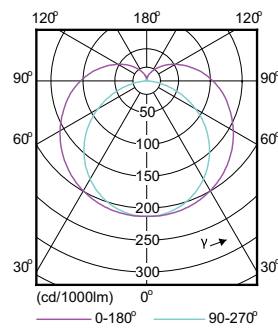

Photometric data

LEDtube 1200mm 15W G13 T8 835 2000lm