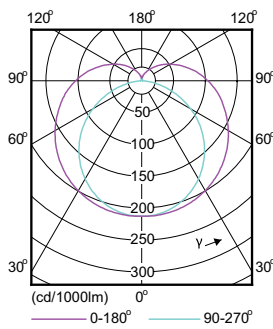

Photometric data

LEDtube 1200mm 15W G13 T8 835 2000lm