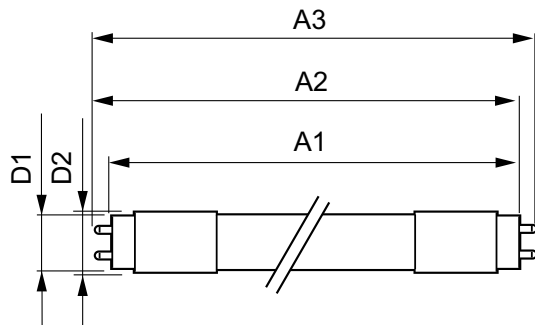

### Product data

General Information		Starting Time (Nom)		0.5 s
Cap-Base	G13 [ Medium Bi-Pin Fluorescent]	Warm Up Time to 60% Light (Nom)	0.5 s	
Main Application	Industrial	Power Factor (Nom)	0.9	
Nominal Lifetime (Nom)	50000 h	Voltage (Nom)	120-277, 347 V	
Switching Cycle	50000X	<b>Temperature</b>		
B50L70	50000 h	T-Ambient (Max)	45 °C	
<b>Light Technical</b>		T-Ambient (Min)	-20 °C	
Color Code	835 [ CCT of 3500K]	T-Storage (Max)	65 °C	
Luminous Flux (Nom)	2000 lm	T-Storage (Min)	-40 °C	
Luminous Flux (Rated) (Nom)	2000 lm	T-Case Maximum (Nom)	45 °C	
Correlated Color Temperature (Nom)	3500 K	<b>Controls and Dimming</b>		
Color Consistency	<6	Dimmable	Yes	
Color Rendering Index (Nom)	82	<b>Mechanical and Housing</b>		
LLMF At End Of Nominal Lifetime (Nom)	70 %	Product Length	1200 mm	
<b>Operating and Electrical</b>		<b>Approval and Application</b>		
Input Frequency	50 to 60 Hz	Energy Efficiency Label (EEL)	Not applicable	
Power (Rated) (Nom)	14 W			
Lamp Current (Nom)	180 mA			

## Dimensional drawing

LEDtube 1200mm 15W/835

Product	D1	D2	A1	A2	A3
14T8/48-3500 IF 10/1 DIM TAA/NAFTA	25.7 mm	28 mm	1198.0 mm	1205.0 mm	1212.0 mm