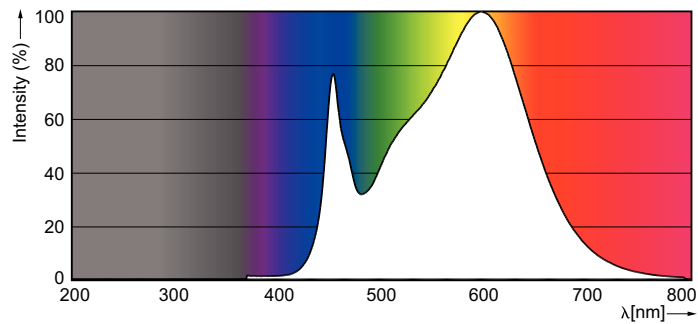

Photometric data

LEDtube 1200mm 15W G13 T8 835 2000lm