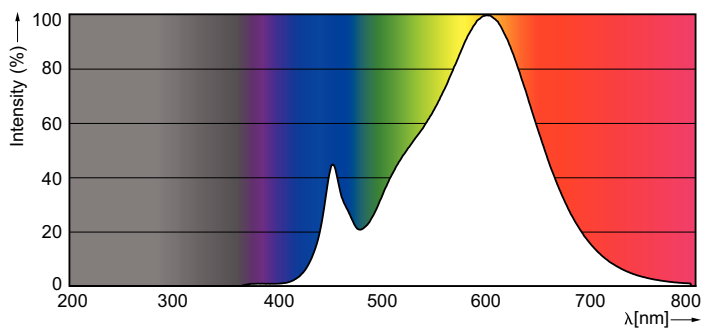

Photometric data

Spectral Power Distribution Colour - LEDBulb 6-32W B22 3000K 230V A60 AU/PF