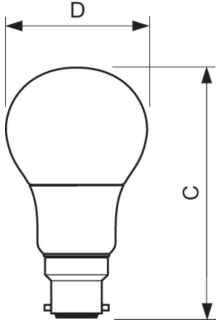

LEDLamps

Order code	55945100
Material Nr. (12NC)	929001163049
Numerator - Quantity Per Pack	1
EAN/UPC - Product/Case	8718696482087

Numerator - Packs per outer box	6
EAN/UPC - Case	8718696559468

Dimensional drawing