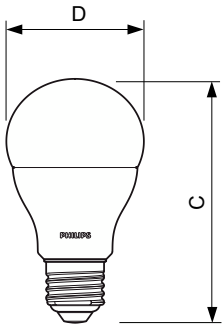

Product data

General Information		Lamp Current (Nom)	
Cap-Base	E27 [E27]		75 mA
Nominal lifetime	15,000 hour(s)	Wattage Equivalent	70 W
Switching Cycle	50,000	Starting Time (Nom)	0.5 s
Lighting Technology	LED	Warm-up time to 60% light	0.5 s
EU RoHS compliant	Yes	Power Factor (Fraction)	0.5
		Voltage (Nom)	220-240 V
Light Technical		Temperature	
Color Code	865 [CCT of 6500K]	T-Case Maximum (Nom)	70 °C
Beam Angle (Nom)	150 degree(s)		
Luminous Flux	806 lm	Controls and Dimming	
Color Designation	Cool Daylight	Dimmable	No
Correlated Color Temperature (Nom)	6500 K		
Luminous Efficacy (rated) (Nom)	89.00 lm/W	Mechanical and Housing	
Color Consistency	<6	Bulb Finish	Frosted
Color rendering index (CRI)	80	Bulb Shape	A60 [A 60mm]
LLMF At End Of Nominal Lifetime (Nom)	70 %		
Operating and Electrical		Approval and Application	
Line Frequency	50 to 60 Hz	Energy Consumption kWh/1000 h	9 kWh
Input Frequency	50 to 60 Hz		
Power Consumption	9 W	Product Data	
		Order product name	LEDBulb 9-70W E27 865 220-240V 1BL/4

Dimensional drawing

Product	D	C
LEDBulb 9-70W E27 865 220-240V 1BL/4	60 mm	110 mm

Photometric data

General uniform lighting - LEDBulb 9-70W E27 865 220-240V 1BL/4

Light Distribution Diagram - LEDBulb 9-70W E27 865 220-240V 1BL/4