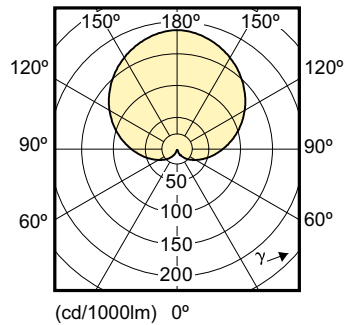

Product data

General Information		Lamp Current (Nom)	
Cap-Base	E27 [E27]		75 mA
Nominal lifetime	15,000 hour(s)	Wattage Equivalent	70 W
Switching Cycle	50,000	Starting Time (Nom)	0.5 s
Lighting Technology	LED	Warm-up time to 60% light	0.5 s
EU RoHS compliant	Yes	Power Factor (Fraction)	0.5
		Voltage (Nom)	220-240 V
Light Technical		Temperature	
Color Code	865 [CCT of 6500K]	T-Case Maximum (Nom)	70 °C
Beam Angle (Nom)	150 degree(s)		
Luminous Flux	806 lm	Controls and Dimming	
Color Designation	Cool Daylight	Dimmable	No
Correlated Color Temperature (Nom)	6500 K		
Luminous Efficacy (rated) (Nom)	89.00 lm/W	Mechanical and Housing	
Color Consistency	<6	Bulb Finish	Frosted
Color rendering index (CRI)	80	Bulb Shape	A60 [A 60mm]
LLMF At End Of Nominal Lifetime (Nom)	70 %		
Operating and Electrical		Approval and Application	
Line Frequency	50 to 60 Hz	Energy Consumption kWh/1000 h	9 kWh
Input Frequency	50 to 60 Hz		
Power Consumption	9 W	Product Data	
		Order product name	LEDBulb 9-70W E27 865 220-240V 1BL/4

Dimensional drawing

Product	D	C
LEDBulb 9-70W E27 865 220-240V 1BL/4	60 mm	110 mm

Photometric data

General uniform lighting - LEDBulb 9-70W E27 865 220-240V 1BL/4

Light Distribution Diagram - LEDBulb 9-70W E27 865 220-240V 1BL/4